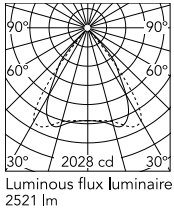

Physical

Colour	All White
Cord colour	White
Cord length (mm)	5000
Net weight (kg)	1.86
IP internal	20

Download

Mounting instructions [↓ PDF](#)

Photometric Files

LDT / IES [↓ ZIP](#)

Technical Drawings

2D [↓ ZIP](#)

3D [↓ ZIP](#)

Schematic light drawing

Photometric

Lighting type	Total
Light distribution	Symmetric
CCT (K)	4000
CRI>	98
McAdam steps (SDCM)	3
Rf fidelity index	97
Rg gamut index	101
LED Life / Failure Ratio	L80B50>60.000h_Tc85°C
Beam angle C0-180 (°)	73
Beam angle C90-270 (°)	75
Extreme cut off	Yes
UGR _L	<19