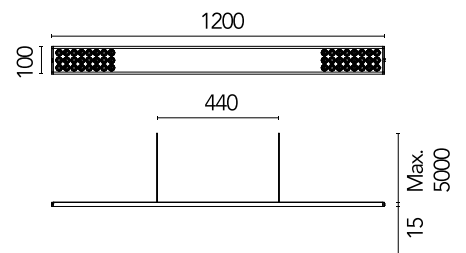

FLOS

05.6332.40.C6 All White

Workmates Suspension Down Full Spectrum

Designed by FLOS Architectural, 2023

LED - Top LED - 26W - 2701lm - 4000K - CRI> 98 - Beam° 73

Suspension luminaire. Down emission. High-quality colour rendering Full Spectrum light source. Driver not included. Adjustable suspension height. Mechanical union module available for modular lines for various units. UGR<19. EN12464 - cd/m2 @ 65°<3000 compliant. Casambi, maximum distance between fixtures: 50m.

Are you a professional and your project needs consulting and support?

[BOOK AN APPOINTMENT](#)

Main specifications

Mounting	Suspension
Environments	Indoor dry location
Light source type	LED
Light sources included	Yes
LED type	Top LED
Lamp category	LED
Number of lamps	1
Power (W)	26
System power (W)	28
Source flux (lm)	3146
Lumen Output (lm)	2701

Physical

Colour	All White
Cord colour	White
Cord length (mm)	5000
Net weight (kg)	1.86
IP internal	20

Download

Mounting instructions [↓ PDF](#)

Photometric Files

LDT / IES [↓ ZIP](#)

Technical Drawings

2D [↓ ZIP](#)

3D [↓ ZIP](#)

Schematic light drawing

Photometric

Lighting type	Total
Light distribution	Symmetric
CCT (K)	4000
CRI>	98
McAdam steps (SDCM)	3
Rf fidelity index	97
Rg gamut index	101
LED Life / Failure Ratio	L80B50>60.000h_Tc85°C
Beam angle C0-180 (°)	73
Beam angle C90-270 (°)	75
Extreme cut off	Yes
UGR _L	<19