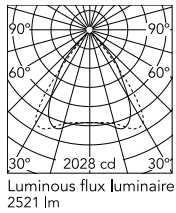

Physical

Colour	Black
Cord colour	Black
Cord length (mm)	5000
Net weight (kg)	1.86
IP internal	20

Download

Mounting instructions [↓ PDF](#)

Photometric Files

LDT / IES [↓ ZIP](#)

Technical Drawings

2D [↓ ZIP](#)

3D [↓ ZIP](#)

Schematic light drawing

Photometric

Lighting type	Total
Light distribution	Symmetric
CCT (K)	4000
CRI>	98
McAdam steps (SDCM)	3
Rf fidelity index	97
Rg gamut index	101
LED Life / Failure Ratio	L80B50>60.000h_Tc85°C
Beam angle C0-180 (°)	73
Beam angle C90-270 (°)	75
Extreme cut off	Yes
UGR _L	<16