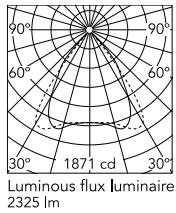

Physical

Colour	Anodized Silver
Cord colour	Transparent
Cord length (mm)	5000
Net weight (kg)	1.86
IP internal	20

Download

Mounting instructions [↓ PDF](#)

Photometric Files

LDT / IES [↓ ZIP](#)

Technical Drawings

2D [↓ ZIP](#)

3D [↓ ZIP](#)

Schematic light drawing

Photometric

Lighting type	Total
Light distribution	Symmetric
CCT (K)	3500
CRI>	98
McAdam steps (SDCM)	3
Rf fidelity index	97
Rg gamut index	102
LED Life / Failure Ratio	L80B50>60.000h_Tc85°C
Beam angle C0-180 (°)	73
Beam angle C90-270 (°)	75
Extreme cut off	Yes
UGR _L	<16