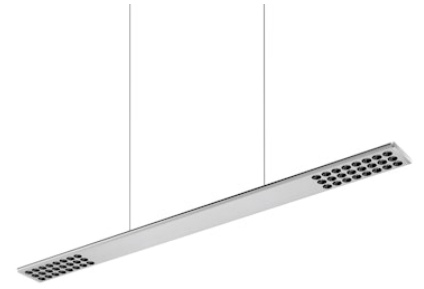

FLOS

05.6331.AP.CB Anodized Silver

Workmates Suspension Down Full Spectrum

Designed by FLOS Architectural, 2023

LED - Top LED - 26W - 2325lm - 3500K - CRI> 98 - Beam° 73

Suspension luminaire. Down emission. High-quality colour rendering Full Spectrum light source. Driver not included. Adjustable suspension height. Mechanical union module available for modular lines for various units. UGR<19. EN12464 - cd/m2 @ 65°<3000 compliant. Casambi, maximum distance between fixtures: 50m.

Are you a professional and your project needs consulting and support?

[BOOK AN APPOINTMENT](#)

Main specifications

Mounting	Suspension
Environments	Indoor dry location
Light source type	LED
Light sources included	Yes
LED type	Top LED
Lamp category	LED
Number of lamps	1
Power (W)	26
System power (W)	28
Source flux (lm)	2902
Lumen Output (lm)	2325

Physical

Colour	Anodized Silver
Cord colour	Transparent
Cord length (mm)	5000
Net weight (kg)	1.86
IP internal	20

Download

Mounting instructions [↓ PDF](#)

Photometric Files

LDT / IES [↓ ZIP](#)

Technical Drawings