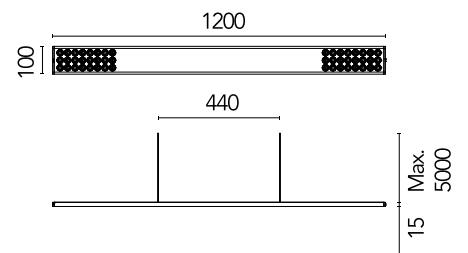

FLOS

05.6331.40.CB White

Workmates Suspension Down Full Spectrum

Designed by FLOS Architectural, 2023

LED - Top LED - 26W - 2325lm - 3500K - CRI> 98 - Beam° 73

Suspension luminaire. Down emission. High-quality colour rendering Full Spectrum light source. Driver not included. Adjustable suspension height. Mechanical union module available for modular lines for various units. UGR<19. EN12464 - cd/m2 @ 65°<3000 compliant. Casambi, maximum distance between fixtures: 50m.

Are you a professional and your project needs consulting and support?

[BOOK AN APPOINTMENT](#)

Main specifications

Mounting	Suspension
Environments	Indoor dry location
Light source type	LED
Light sources included	Yes
LED type	Top LED
Lamp category	LED
Number of lamps	1
Power (W)	26
System power (W)	28
Source flux (lm)	2902
Lumen Output (lm)	2325

Physical

Colour	White
Cord colour	White
Cord length (mm)	5000
Net weight (kg)	1.86
IP internal	20

Download

Mounting instructions [↓ PDF](#)

Photometric Files

LDT / IES [↓ ZIP](#)

Technical Drawings

2D [↓ ZIP](#)

3D [↓ ZIP](#)

Schematic light drawing

Photometric

Lighting type	Total
Light distribution	Symmetric
CCT (K)	3500
CRI>	98
McAdam steps (SDCM)	3
Rf fidelity index	97
Rg gamut index	102
LED Life / Failure Ratio	L80B50>60.000h_Tc85°C
Beam angle C0-180 (°)	73
Beam angle C90-270 (°)	75
Extreme cut off	Yes
UGR _L	<16