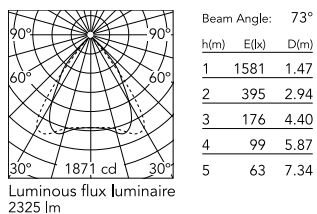

Physical

Colour	White
Cord colour	White
Cord length (mm)	5000
Net weight (kg)	1.86
IP internal	20

Download

Mounting instructions [↓ PDF](#)

Photometric Files

LDT / IES [↓ ZIP](#)

Technical Drawings

2D [↓ ZIP](#)

3D [↓ ZIP](#)

Schematic light drawing

Photometric

Lighting type	Total
Light distribution	Symmetric
CCT (K)	3500
CRI>	98
McAdam steps (SDCM)	3
Rf fidelity index	97
Rg gamut index	102
LED Life / Failure Ratio	L80B50>60.000h_Tc85°C
Beam angle C0-180 (°)	73
Beam angle C90-270 (°)	75
Extreme cut off	Yes
UGR _L	<16