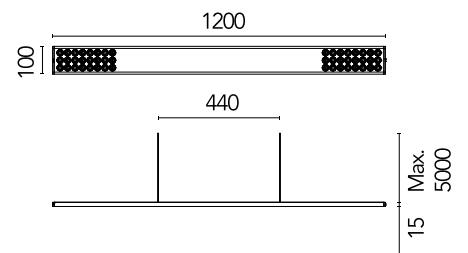

FLOS

05.6331.40.C6 All White

Workmates Suspension Down Full Spectrum

Designed by FLOS Architectural, 2023

LED - Top LED - 26W - 2491lm - 3500K - CRI> 98 - Beam° 73

Suspension luminaire. Down emission. High-quality colour rendering Full Spectrum light source. Driver not included. Adjustable suspension height. Mechanical union module available for modular lines for various units. UGR<19. EN12464 - cd/m2 @ 65°<3000 compliant. Casambi, maximum distance between fixtures: 50m.

Are you a professional and your project needs consulting and support?

[BOOK AN APPOINTMENT](#)

Main specifications

Mounting	Suspension
Environments	Indoor dry location
Light source type	LED
Light sources included	Yes
LED type	Top LED
Lamp category	LED
Number of lamps	1
Power (W)	26
System power (W)	28
Source flux (lm)	2902
Lumen Output (lm)	2491

Physical

Colour	All White
Cord colour	White
Cord length (mm)	5000
Net weight (kg)	1.86
IP internal	20

Download

Mounting instructions [↓ PDF](#)

Photometric Files

LDT / IES [↓ ZIP](#)

Technical Drawings

2D [↓ ZIP](#)

3D [↓ ZIP](#)

Schematic light drawing

Beam Angle: 73°

h(m)	E(lx)	D(m)
1	1581	1.47
2	395	2.94
3	176	4.40
4	99	5.87
5	63	7.34

1871 cd

Photometric

Lighting type	Total
Light distribution	Symmetric
CCT (K)	3500
CRI>	98
McAdam steps (SDCM)	3
Rf fidelity index	97
Rg gamut index	102
LED Life / Failure Ratio	L80B50>60.000h_Tc85°C
Beam angle C0-180 (°)	73
Beam angle C90-270 (°)	75
Extreme cut off	Yes
UGR _L	<16