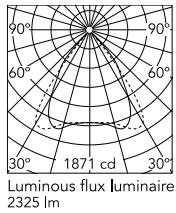

Physical

Colour	All White
Cord colour	White
Cord length (mm)	5000
Net weight (kg)	1.86
IP internal	20

Download

Mounting instructions [↓ PDF](#)

Photometric Files

LDT / IES [↓ ZIP](#)

Technical Drawings

2D [↓ ZIP](#)

3D [↓ ZIP](#)

Schematic light drawing

Beam Angle: 73°

h(m)	E(lx)	D(m)
1	1581	1.47
2	395	2.94
3	176	4.40
4	99	5.87
5	63	7.34

1871 cd

Photometric

Lighting type	Total
Light distribution	Symmetric
CCT (K)	3500
CRI>	98
McAdam steps (SDCM)	3
Rf fidelity index	97
Rg gamut index	102
LED Life / Failure Ratio	L80B50>60.000h_Tc85°C
Beam angle C0-180 (°)	73
Beam angle C90-270 (°)	75
Extreme cut off	Yes
UGR _L	<16