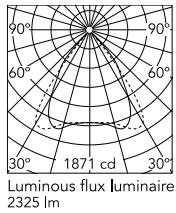

Physical

Colour	Black
Cord colour	Black
Cord length (mm)	5000
Net weight (kg)	1.86
IP internal	20

Download

Mounting instructions [↓ PDF](#)

Photometric Files

LDT / IES [↓ ZIP](#)

Technical Drawings

2D [↓ ZIP](#)

3D [↓ ZIP](#)

Schematic light drawing

Photometric

Lighting type	Total
Light distribution	Symmetric
CCT (K)	3500
CRI>	98
McAdam steps (SDCM)	3
Rf fidelity index	97
Rg gamut index	102
LED Life / Failure Ratio	L80B50>60.000h_Tc85°C
Beam angle C0-180 (°)	73
Beam angle C90-270 (°)	75
Extreme cut off	Yes
UGR _L	<16