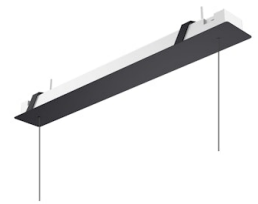

REQUIRED
Power supply

08.0925.14

Recessed Power Supply Kit for
Workmates Suspension
Up&Down Tunable White -
Casambi & Dimmable Dali