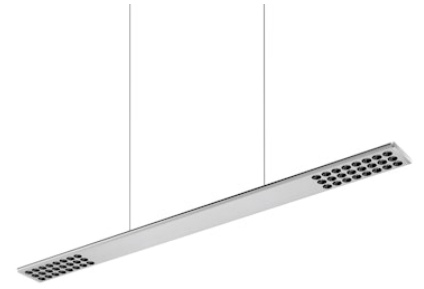

## Workmates Suspension Down Full Spectrum

Designed by FLOS Architectural, 2023

LED - Top LED - 26W - 2300lm - 3000K - CRI> 98 - Beam° 73

Suspension luminaire. Down emission. High-quality colour rendering Full Spectrum light source. Driver not included. Adjustable suspension height. Mechanical union module available for modular lines for various units. UGR<19. EN12464 - cd/m2 @ 65°<3000 compliant. Casambi, maximum distance between fixtures: 50m.

### Main specifications

Mounting	Suspension
Environments	Indoor dry location
Light source type	LED
Light sources included	Yes
LED type	Top LED
Lamp category	LED
Number of lamps	1
Power (W)	26
System power (W)	28
Source flux (lm)	2870
Lumen Output (lm)	2300