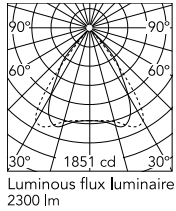

Physical

Colour	White
Cord colour	White
Cord length (mm)	5000
Net weight (kg)	1.86
IP internal	20

Download

Mounting instructions [↓ PDF](#)

Photometric Files

LDT / IES [↓ ZIP](#)

Technical Drawings

2D [↓ ZIP](#)

3D [↓ ZIP](#)

Schematic light drawing

Beam Angle: 73°

h(m)	E(lx)	D(m)
1	1564	1.47
2	391	2.94
3	174	4.40
4	98	5.87
5	63	7.34

Photometric

Lighting type	Total
Light distribution	Symmetric
CCT (K)	3000
CRI>	98
McAdam steps (SDCM)	3
Rf fidelity index	97
Rg gamut index	101
LED Life / Failure Ratio	L80B50>60.000h_Tc85°C
Beam angle C0-180 (°)	73
Beam angle C90-270 (°)	75
Extreme cut off	Yes
UGR _L	<16