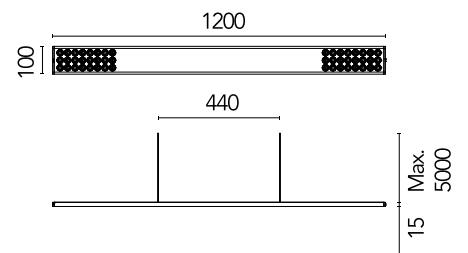

FLOS

05.6330.40.CB White

Workmates Suspension Down Full Spectrum

Designed by FLOS Architectural, 2023

LED - Top LED - 26W - 2300lm - 3000K - CRI> 98 - Beam° 73

Suspension luminaire. Down emission. High-quality colour rendering Full Spectrum light source. Driver not included. Adjustable suspension height. Mechanical union module available for modular lines for various units. UGR<19. EN12464 - cd/m2 @ 65°<3000 compliant. Casambi, maximum distance between fixtures: 50m.

Are you a professional and your project needs consulting and support?

[BOOK AN APPOINTMENT](#)

Main specifications

Mounting	Suspension
Environments	Indoor dry location
Light source type	LED
Light sources included	Yes
LED type	Top LED
Lamp category	LED
Number of lamps	1
Power (W)	26
System power (W)	28
Source flux (lm)	2870
Lumen Output (lm)	2300

Physical

Colour	White
Cord colour	White
Cord length (mm)	5000
Net weight (kg)	1.86
IP internal	20

Download

Mounting instructions [↓ PDF](#)

Photometric Files

LDT / IES [↓ ZIP](#)

Technical Drawings

2D [↓ ZIP](#)

3D [↓ ZIP](#)

Schematic light drawing

Beam Angle: 73°

h(m)	E(lx)	D(m)
1	1564	1.47
2	391	2.94
3	174	4.40
4	98	5.87
5	63	7.34

Photometric

Lighting type	Total
Light distribution	Symmetric
CCT (K)	3000
CRI>	98
McAdam steps (SDCM)	3
Rf fidelity index	97
Rg gamut index	101
LED Life / Failure Ratio	L80B50>60.000h_Tc85°C
Beam angle C0-180 (°)	73
Beam angle C90-270 (°)	75
Extreme cut off	Yes
UGR _L	<16