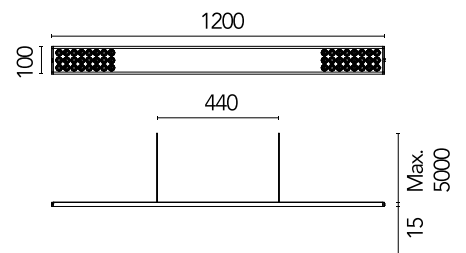

LED - Top LED - 26W - 2464lm - 3000K - CRI> 98 - Beam° 73

Suspension luminaire. Down emission. High-quality colour rendering Full Spectrum light source. Driver not included. Adjustable suspension height. Mechanical union module available for modular lines for various units. UGR<19. EN12464 - cd/m2 @ 65°<3000 compliant. Casambi, maximum distance between fixtures: 50m.

Are you a professional and your project needs consulting and support?

[BOOK AN APPOINTMENT](#)