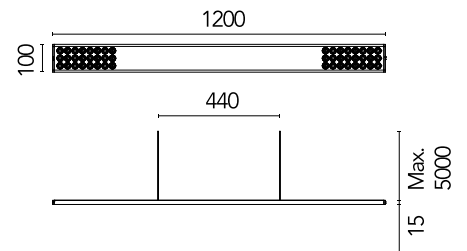

FLOS

05.6330.14.CB Black

Workmates Suspension Down Full Spectrum

Designed by FLOS Architectural, 2023

LED - Top LED - 26W - 2300lm - 3000K - CRI> 98 - Beam° 73

Suspension luminaire. Down emission. High-quality colour rendering Full Spectrum light source. Driver not included. Adjustable suspension height. Mechanical union module available for modular lines for various units. UGR<19. EN12464 - cd/m2 @ 65°<3000 compliant. Casambi, maximum distance between fixtures: 50m.

Are you a professional and your project needs consulting and support?

[BOOK AN APPOINTMENT](#)

Main specifications

Mounting	Suspension
Environments	Indoor dry location
Light source type	LED
Light sources included	Yes
LED type	Top LED
Lamp category	LED
Number of lamps	1
Power (W)	26
System power (W)	28
Source flux (lm)	2870
Lumen Output (lm)	2300

Physical

Colour	Black
Cord colour	Black
Cord length (mm)	5000
Net weight (kg)	1.86
IP internal	20

Download

Mounting instructions [↓ PDF](#)

Photometric Files

LDT / IES [↓ ZIP](#)

Technical Drawings

2D [↓ ZIP](#)

3D [↓ ZIP](#)

Schematic light drawing

Photometric

Lighting type	Total
Light distribution	Symmetric
CCT (K)	3000
CRI>	98
McAdam steps (SDCM)	3
Rf fidelity index	97
Rg gamut index	101
LED Life / Failure Ratio	L80B50>60.000h_Tc85°C
Beam angle C0-180 (°)	73
Beam angle C90-270 (°)	75
Extreme cut off	Yes
UGR _L	<16