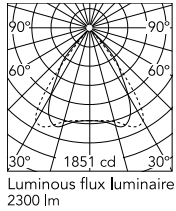

Physical

Colour	Black
Cord colour	Black
Cord length (mm)	5000
Net weight (kg)	1.86
IP internal	20

Download

Mounting instructions [↓ PDF](#)

Photometric Files

LDT / IES [↓ ZIP](#)

Technical Drawings

2D [↓ ZIP](#)

3D [↓ ZIP](#)

Schematic light drawing

Photometric

Lighting type	Total
Light distribution	Symmetric
CCT (K)	3000
CRI>	98
McAdam steps (SDCM)	3
Rf fidelity index	97
Rg gamut index	101
LED Life / Failure Ratio	L80B50>60.000h_Tc85°C
Beam angle C0-180 (°)	73
Beam angle C90-270 (°)	75
Extreme cut off	Yes
UGR _L	<16