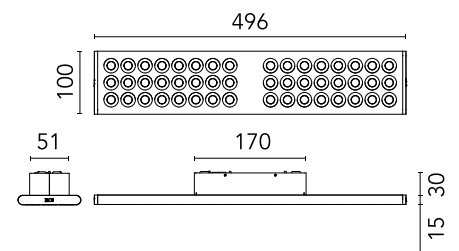

### Main specifications

Mounting	Ceiling surface
Environments	Indoor dry location
Light source type	LED
Light sources included	Yes
LED type	Top LED
Lamp category	LED
Number of lamps	1
Power (W)	27.6
System power (W)	28
Source flux (lm)	4384
Lumen Output (lm)	3376
Efficacy (lm/W)	121

### Physical

Colour	Black
Orientation	Fixed
Net weight (kg)	0.97
IP internal	20