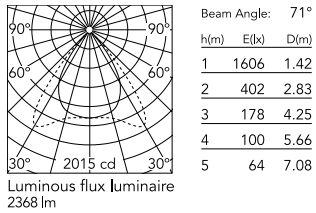

Physical

Colour	White
Orientation	Fixed
Net weight (kg)	0.97
IP internal	20

Download

Mounting instructions [↓ PDF](#)

Photometric Files

LDT / IES [↓ ZIP](#)

Technical Drawings

2D [↓ ZIP](#)

3D [↓ ZIP](#)

Schematic light drawing

Photometric

Lighting type	Direct
Light distribution	Asymmetric
CCT (K)	4000
CRI>	98
McAdam steps (SDCM)	3
Rf fidelity index	97
Rg gamut index	101
LED Life / Failure Ratio	L80B50>60.000h_Tc85°C
Beam angle C0-180 (°)	82
Beam angle C90-270 (°)	71
Extreme cut off	Yes
UGR _L	<16