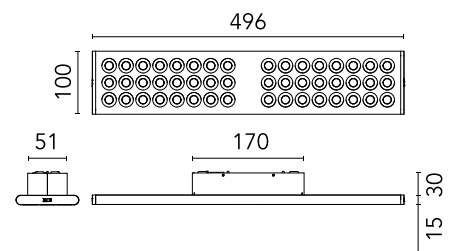

FLOS

05.6237.40.DA White

Workmates Surface Large Full Spectrum Dali NEW

Designed by FLOS Architectural, 2023

Ceiling surface luminaire. Highquality colour rendering Full Spectrum light source. Integrated driver. UGR<16. EN12464 - cd/m² @ 65°<3000 compliant.

Are you a professional and your project needs consulting and support?

[BOOK AN APPOINTMENT](#)

Main specifications

Mounting	Ceiling surface
Environments	Indoor dry location
Light source type	LED
Light sources included	Yes
LED type	Top LED
Lamp category	LED
Number of lamps	1
Power (W)	27.6
System power (W)	28
Source flux (lm)	3146
Lumen Output (lm)	2368
Efficacy (lm/W)	85

Physical

Colour	White
Orientation	Fixed
Net weight (kg)	0.97
IP internal	20

Download

Mounting instructions [↓ PDF](#)

Photometric Files

LDT / IES [↓ ZIP](#)

Technical Drawings

2D [↓ ZIP](#)

3D [↓ ZIP](#)

Schematic light drawing

Photometric

Lighting type	Direct
Light distribution	Asymmetric
CCT (K)	4000
CRI>	98
McAdam steps (SDCM)	3
Rf fidelity index	97
Rg gamut index	101
LED Life / Failure Ratio	L80B50>60.000h_Tc85°C
Beam angle C0-180 (°)	82
Beam angle C90-270 (°)	71
Extreme cut off	Yes
UGR _L	<16