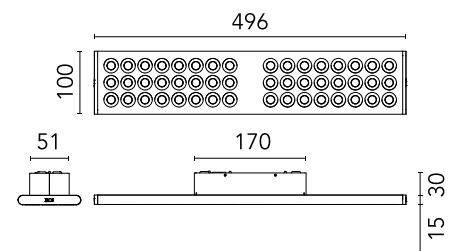

Are you a professional and your project needs consulting and support?

[BOOK AN APPOINTMENT](#)

Main specifications

Mounting	Ceiling surface
Environments	Indoor dry location
Light source type	LED
Light sources included	Yes
LED type	Top LED
Lamp category	LED
Number of lamps	1
Power (W)	27.6
System power (W)	28
Source flux (lm)	2902
Lumen Output (lm)	2184
Efficacy (lm/W)	78

Physical

Colour	White
Orientation	Fixed
Net weight (kg)	0.97
IP internal	20

Download

Mounting instructions [↓ PDF](#)

Photometric Files

LDT / IES [↓ ZIP](#)

Technical Drawings

2D [↓ ZIP](#)

3D [↓ ZIP](#)

Schematic light drawing

Photometric

Lighting type	Direct
Light distribution	Asymmetric
CCT (K)	3500
CRI>	98
McAdam steps (SDCM)	3
Rf fidelity index	89
Rg gamut index	106
LED Life / Failure Ratio	L80B50>60.000h_Tc85°C
Beam angle C0-180 (°)	82
Beam angle C90-270 (°)	71
Extreme cut off	Yes
UGR _L	<16