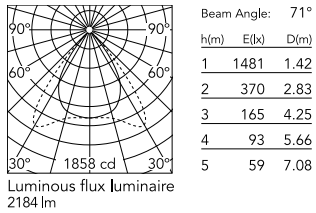

Are you a professional and your project needs consulting and support?

[BOOK AN APPOINTMENT](#)

Main specifications

Mounting	Ceiling surface
Environments	Indoor dry location
Light source type	LED
Light sources included	Yes
LED type	Top LED
Lamp category	LED
Number of lamps	1
Power (W)	27.6
System power (W)	28
Source flux (lm)	2902
Lumen Output (lm)	2184
Efficacy (lm/W)	78

Physical

Colour	White
Orientation	Fixed
Net weight (kg)	0.97
IP internal	20

Download

Mounting instructions [↓ PDF](#)

Photometric Files

LDT / IES [↓ ZIP](#)

Technical Drawings

2D [↓ ZIP](#)

3D [↓ ZIP](#)

Schematic light drawing

Photometric

Lighting type	Direct
Light distribution	Asymmetric
CCT (K)	3500
CRI>	98
McAdam steps (SDCM)	3
Rf fidelity index	89
Rg gamut index	106
LED Life / Failure Ratio	L80B50>60.000h_Tc85°C
Beam angle C0-180 (°)	82
Beam angle C90-270 (°)	71
Extreme cut off	Yes
UGR _L	<16