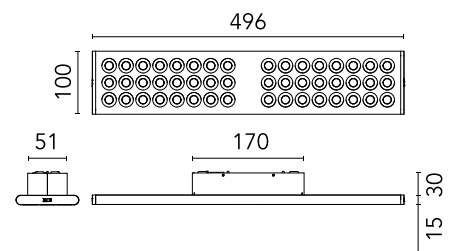

FLOS

05.6236.14.DA Black

Workmates Surface Large Full Spectrum Dali NEW

Designed by FLOS Architectural, 2023

Ceiling surface luminaire. Highquality colour rendering Full Spectrum light source. Integrated driver. UGR<16. EN12464 - cd/m2 @ 65°<3000 compliant.

Are you a professional and your project needs consulting and support?

[BOOK AN APPOINTMENT](#)

Main specifications

Mounting	Ceiling surface
Environments	Indoor dry location
Light source type	LED
Light sources included	Yes
LED type	Top LED
Lamp category	LED
Number of lamps	1
Power (W)	27.6
System power (W)	28
Source flux (lm)	2902
Lumen Output (lm)	2184
Efficacy (lm/W)	78

Physical

Colour	Black
Orientation	Fixed
Net weight (kg)	0.97
IP internal	20

Download

Mounting instructions [↓ PDF](#)

Photometric Files

LDT / IES [↓ ZIP](#)

Technical Drawings

2D [↓ ZIP](#)

3D [↓ ZIP](#)

Schematic light drawing

Photometric

Lighting type	Direct
Light distribution	Asymmetric
CCT (K)	3500
CRI>	98
McAdam steps (SDCM)	3
Rf fidelity index	89
Rg gamut index	106
LED Life / Failure Ratio	L80B50>60.000h_Tc85°C
Beam angle C0-180 (°)	82
Beam angle C90-270 (°)	71
Extreme cut off	Yes
UGR _L	<16