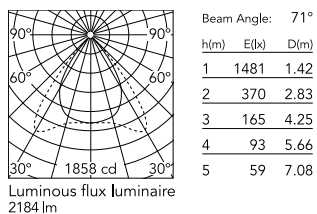

Are you a professional and your project needs consulting and support?

[BOOK AN APPOINTMENT](#)

Main specifications

Mounting	Ceiling surface
Environments	Indoor dry location
Light source type	LED
Light sources included	Yes
LED type	Top LED
Lamp category	LED
Number of lamps	1
Power (W)	27.6
System power (W)	28
Source flux (lm)	2902
Lumen Output (lm)	2184
Efficacy (lm/W)	78

Physical

Colour	Black
Orientation	Fixed
Net weight (kg)	0.97
IP internal	20

Download

Mounting instructions [↓ PDF](#)

Photometric Files

LDT / IES [↓ ZIP](#)

Technical Drawings

2D [↓ ZIP](#)

3D [↓ ZIP](#)

Schematic light drawing

Photometric

Lighting type	Direct
Light distribution	Asymmetric
CCT (K)	3500
CRI>	98
McAdam steps (SDCM)	3
Rf fidelity index	89
Rg gamut index	106
LED Life / Failure Ratio	L80B50>60.000h_Tc85°C
Beam angle C0-180 (°)	82
Beam angle C90-270 (°)	71
Extreme cut off	Yes
UGR _L	<16