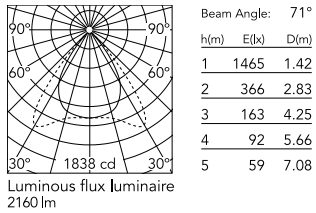

Are you a professional and your project needs consulting and support?

[BOOK AN APPOINTMENT](#)

Main specifications

Mounting	Ceiling surface
Environments	Indoor dry location
Light source type	LED
Light sources included	Yes
LED type	Top LED
Lamp category	LED
Number of lamps	1
Power (W)	27.6
System power (W)	28
Source flux (lm)	2870
Lumen Output (lm)	2160
Efficacy (lm/W)	78

Physical

Colour	White
Orientation	Fixed
Net weight (kg)	0.97
IP internal	20

Download

Mounting instructions [↓ PDF](#)

Photometric Files

LDT / IES [↓ ZIP](#)

Technical Drawings

2D [↓ ZIP](#)

3D [↓ ZIP](#)

Schematic light drawing

Photometric

Lighting type	Direct
Light distribution	Asymmetric
CCT (K)	3000
CRI>	98
McAdam steps (SDCM)	3
Rf fidelity index	87
Rg gamut index	103
LED Life / Failure Ratio	L80B50>60.000h_Tc85°C
Beam angle C0-180 (°)	82
Beam angle C90-270 (°)	71
Extreme cut off	Yes
UGR _L	<16