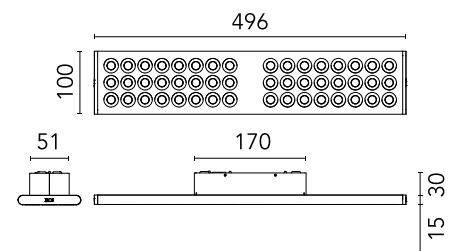

Are you a professional and your project needs consulting and support?

[BOOK AN APPOINTMENT](#)

Main specifications

Mounting	Ceiling surface
Environments	Indoor dry location
Light source type	LED
Light sources included	Yes
LED type	Top LED
Lamp category	LED
Number of lamps	1
Power (W)	27.6
System power (W)	28
Source flux (lm)	2870
Lumen Output (lm)	2160
Efficacy (lm/W)	78

Physical

Colour	White
Orientation	Fixed
Net weight (kg)	0.97
IP internal	20

Download

Mounting instructions [↓ PDF](#)

Photometric Files

LDT / IES [↓ ZIP](#)

Technical Drawings

2D [↓ ZIP](#)

3D [↓ ZIP](#)

Schematic light drawing

Photometric

Lighting type	Direct
Light distribution	Asymmetric
CCT (K)	3000
CRI>	98
McAdam steps (SDCM)	3
Rf fidelity index	87
Rg gamut index	103
LED Life / Failure Ratio	L80B50>60.000h_Tc85°C
Beam angle C0-180 (°)	82
Beam angle C90-270 (°)	71
Extreme cut off	Yes
UGR _L	<16