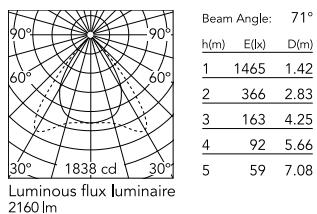

Are you a professional and your project needs consulting and support?

[BOOK AN APPOINTMENT](#)

Main specifications

Mounting	Ceiling surface
Environments	Indoor dry location
Light source type	LED
Light sources included	Yes
LED type	Top LED
Lamp category	LED
Number of lamps	1
Power (W)	27.6
System power (W)	28
Source flux (lm)	2870
Lumen Output (lm)	2160
Efficacy (lm/W)	78

Physical

Colour	Black
Orientation	Fixed
Net weight (kg)	0.97
IP internal	20

Download

Mounting instructions [↓ PDF](#)

Photometric Files

LDT / IES [↓ ZIP](#)

Technical Drawings

2D [↓ ZIP](#)

3D [↓ ZIP](#)

Schematic light drawing

Photometric

Lighting type	Direct
Light distribution	Asymmetric
CCT (K)	3000
CRI>	98
McAdam steps (SDCM)	3
Rf fidelity index	87
Rg gamut index	103
LED Life / Failure Ratio	L80B50>60.000h_Tc85°C
Beam angle C0-180 (°)	82
Beam angle C90-270 (°)	71
Extreme cut off	Yes
UGR _L	<16