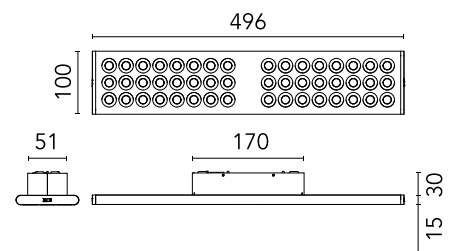

FLOS

05.6235.14.DA Black

Workmates Surface Large Full Spectrum Dali NEW

Designed by FLOS Architectural, 2023

Ceiling surface luminaire. Highquality colour rendering Full Spectrum light source. Integrated driver. UGR<16. EN12464 - cd/m2 @ 65°<3000 compliant.

Are you a professional and your project needs consulting and support?

[BOOK AN APPOINTMENT](#)

Main specifications

Mounting	Ceiling surface
Environments	Indoor dry location
Light source type	LED
Light sources included	Yes
LED type	Top LED
Lamp category	LED
Number of lamps	1
Power (W)	27.6
System power (W)	28
Source flux (lm)	2870
Lumen Output (lm)	2160
Efficacy (lm/W)	78

Physical

Colour	Black
Orientation	Fixed
Net weight (kg)	0.97
IP internal	20

Download

Mounting instructions [↓ PDF](#)

Photometric Files

LDT / IES [↓ ZIP](#)

Technical Drawings

2D [↓ ZIP](#)

3D [↓ ZIP](#)

Schematic light drawing

Photometric

Lighting type	Direct
Light distribution	Asymmetric
CCT (K)	3000
CRI>	98
McAdam steps (SDCM)	3
Rf fidelity index	87
Rg gamut index	103
LED Life / Failure Ratio	L80B50>60.000h_Tc85°C
Beam angle C0-180 (°)	82
Beam angle C90-270 (°)	71
Extreme cut off	Yes
UGR _L	<16