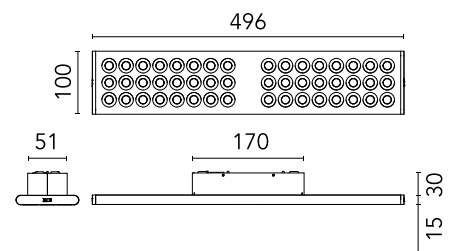

FLOS

05.6231.14.DA Black

Workmates Surface Large Full Spectrum Dali NEW

Designed by FLOS Architectural, 2023

Ceiling surface luminaire. Highquality colour rendering Full Spectrum light source. Integrated driver. UGR<16. EN12464 - cd/m2 @ 65°<3000 compliant.

Are you a professional and your project needs consulting and support?

[BOOK AN APPOINTMENT](#)

Main specifications

Mounting	Ceiling surface
Environments	Indoor dry location
Light source type	LED
Light sources included	Yes
LED type	Top LED
Lamp category	LED
Number of lamps	1
Power (W)	27.6
System power (W)	28
Source flux (lm)	2902
Lumen Output (lm)	2325
Efficacy (lm/W)	84

Physical

Colour	Black
Orientation	Fixed
Net weight (kg)	0.97
IP internal	20

Download

Mounting instructions [↓ PDF](#)

Photometric Files

LDT / IES [↓ ZIP](#)

Technical Drawings

3D [↓ ZIP](#)

Schematic light drawing

Photometric

Lighting type	Direct
Light distribution	Symmetric
CCT (K)	3500
CRI>	98
McAdam steps (SDCM)	3
Rf fidelity index	89
Rg gamut index	106
LED Life / Failure Ratio	L80B50>60.000h_Tc85°C
Beam angle C0-180 (°)	75
Beam angle C90-270 (°)	75
Extreme cut off	Yes
UGR _L	<16