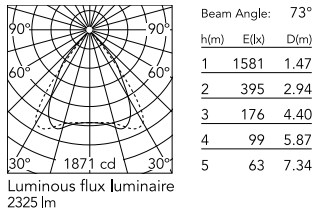

Are you a professional and your project needs consulting and support?

[BOOK AN APPOINTMENT](#)

Main specifications

Mounting	Ceiling surface
Environments	Indoor dry location
Light source type	LED
Light sources included	Yes
LED type	Top LED
Lamp category	LED
Number of lamps	1
Power (W)	27.6
System power (W)	28
Source flux (lm)	2902
Lumen Output (lm)	2325
Efficacy (lm/W)	84

Physical

Colour	Black
Orientation	Fixed
Net weight (kg)	0.97
IP internal	20

Download

Mounting instructions [↓ PDF](#)

Photometric Files

LDT / IES [↓ ZIP](#)

Technical Drawings

3D [↓ ZIP](#)

Schematic light drawing

Photometric

Lighting type	Direct
Light distribution	Symmetric
CCT (K)	3500
CRI>	98
McAdam steps (SDCM)	3
Rf fidelity index	89
Rg gamut index	106
LED Life / Failure Ratio	L80B50>60.000h_Tc85°C
Beam angle C0-180 (°)	75
Beam angle C90-270 (°)	75
Extreme cut off	Yes
UGR _L	<16