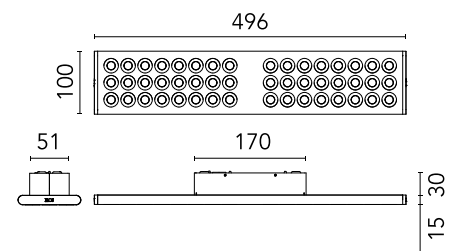

FLOS

05.6230.40.DA White

Workmates Surface Large Full Spectrum Dali NEW

Designed by FLOS Architectural, 2023

Ceiling surface luminaire. Highquality colour rendering Full Spectrum light source. Integrated driver. UGR<16. EN12464 - cd/m² @ 65°<3000 compliant.

Are you a professional and your project needs consulting and support?

[BOOK AN APPOINTMENT](#)

Main specifications

Mounting	Ceiling surface
Environments	Indoor dry location
Light source type	LED
Light sources included	Yes
LED type	Top LED
Lamp category	LED
Number of lamps	1
Power (W)	27.6
System power (W)	28
Source flux (lm)	2870
Lumen Output (lm)	2300
Efficacy (lm/W)	83

Physical

Colour	White
Orientation	Fixed
Net weight (kg)	0.97
IP internal	20

Download

Mounting instructions [↓ PDF](#)

Photometric Files

LDT / IES [↓ ZIP](#)

Technical Drawings

2D [↓ ZIP](#)

3D [↓ ZIP](#)

Schematic light drawing

Photometric

Lighting type	Direct
Light distribution	Symmetric
CCT (K)	3000
CRI>	98
McAdam steps (SDCM)	3
Rf fidelity index	87
Rg gamut index	103
LED Life / Failure Ratio	L80B50>60.000h_Tc85°C
Beam angle C0-180 (°)	75
Beam angle C90-270 (°)	75
Extreme cut off	Yes
UGR _L	<16