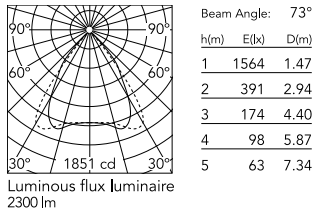

Are you a professional and your project needs consulting and support?

[BOOK AN APPOINTMENT](#)

Main specifications

Mounting	Ceiling surface
Environments	Indoor dry location
Light source type	LED
Light sources included	Yes
LED type	Top LED
Lamp category	LED
Number of lamps	1
Power (W)	27.6
System power (W)	28
Source flux (lm)	2870
Lumen Output (lm)	2300
Efficacy (lm/W)	83

Physical

Colour	White
Orientation	Fixed
Net weight (kg)	0.97
IP internal	20

Download

Mounting instructions [↓ PDF](#)

Photometric Files

LDT / IES [↓ ZIP](#)

Technical Drawings

2D [↓ ZIP](#)

3D [↓ ZIP](#)

Schematic light drawing

Photometric

Lighting type	Direct
Light distribution	Symmetric
CCT (K)	3000
CRI>	98
McAdam steps (SDCM)	3
Rf fidelity index	87
Rg gamut index	103
LED Life / Failure Ratio	L80B50>60.000h_Tc85°C
Beam angle C0-180 (°)	75
Beam angle C90-270 (°)	75
Extreme cut off	Yes
UGR _L	<16