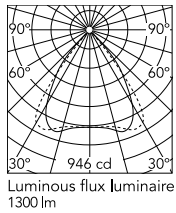

### Physical

Colour	All White
Orientation	Fixed
Rotation (°)	360
Net weight (kg)	0.63
IP internal	20

### Technical Drawings

2D [↓ ZIP](#)

3D [↓ ZIP](#)

## Schematic light drawing

Beam Angle: 76°

h(m)	E(lx)	D(m)
1	840	1.55
2	210	3.10
3	93	4.66
4	53	6.21
5	34	7.76