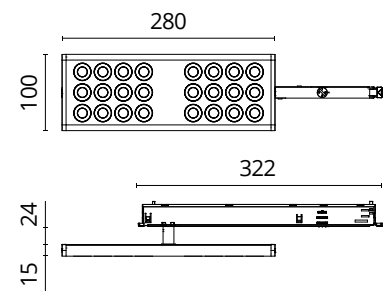

Luminaire for use on a three-phase track. High-quality colour rendering Full Spectrum light source. Also available in The Running Magnet version. This can rotate by 360° on the axis of its rear arm to reach any position relative to the track (from parallel to perpendicular). UGR<19. EN12464 - cd/m2 @ 65°<3000 compliant.

Are you a professional and your project needs consulting and support?

BOOK AN APPOINTMENT