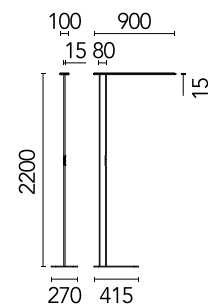

FLOS

05.6522.40.78 All White

Workmates Floor Single High Efficiency Tunable White Touch Dimming

Designed by FLOS Architectural, 2023

57.7W - 7853lm - 4000K - CRI> 90 - Beam° 72

Freestanding luminaire. Simple Up&Down emission, with greater light flux amounts in the upper part. High-efficiency, perfectly homogeneous asymmetric Down light source on the functional plane at distances of Up to 2 meters. Tunable White variable CCT Up light source. Driver and wall plug, included. Casambi wireless control and integrated manual Touch Dimming capacitive keypad. UGR<19. EN12464 - cd/m² @ 65°<3000 compliant. The base is not included and must be ordered separately.

Are you a professional and your project needs consulting and support?

[BOOK AN APPOINTMENT](#)

Main specifications

Mounting	Floor
Environments	Indoor dry location
Light source type	LED
LED type	Top LED
Number of lamps	1
Power (W)	57.7
System power (W)	57.7
Source flux (lm)	9594
Lumen Output (lm)	7853

Physical

Colour	All White
Field cuttable	No
Orientation	Fixed
Cord colour	White
Cord length (mm)	2000
Net weight (kg)	4.98
IP internal	20

Download

Mounting instructions [↓ PDF](#)

Photometric Files

LDT / IES [↓ ZIP](#)

h(m)	E(lx)	D(m)
1	2157	1.45
2	539	2.91
3	240	4.36
4	135	5.81
5	86	7.26

Photometric

Lighting type	Total
Light distribution	Symmetric
CCT (K)	4000
CRI>	90
McAdam steps (SDCM)	3
Rf fidelity index	89
Rg gamut index	98
LED Life / Failure Ratio	L80B50>60.000h_Tc85°C
Beam angle C0-180 (°)	72
Beam angle C90-270 (°)	76
Extreme cut off	Yes
UGR _L	<16