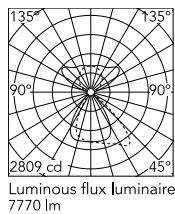

Physical

Colour	All White
Field cuttable	No
Orientation	Fixed
Cord colour	White
Cord length (mm)	2000
Net weight (kg)	4.98
IP internal	20

Download

Mounting instructions [↓ PDF](#)

Photometric Files

LDT / IES [↓ ZIP](#)

Technical Drawings

2D [↓ ZIP](#)

3D [↓ ZIP](#)

Ecodesign and Energy Labelling

 Replaceable (LED only) light source by a professional

 Replaceable control gear by an end-user

Schematic light drawing

Beam Angle: - 76°

h(m)	E(lx)	D(m)
1	2157	1.45
2	539	2.91
3	240	4.36
4	135	5.81
5	86	7.26

Photometric

Lighting type	Total
Light distribution	Symmetric
CCT (K)	4000
CRI>	90
McAdam steps (SDCM)	3
Rf fidelity index	89
Rg gamut index	98
LED Life / Failure Ratio	L80B50>60.000h_Tc85°C
Beam angle C0-180 (°)	72
Beam angle C90-270 (°)	76
Extreme cut off	Yes
UGR _L	<16