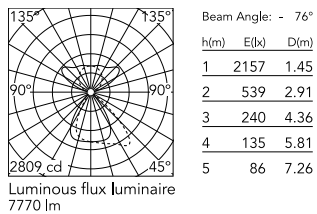

Physical

Colour	Black
Field cuttable	No
Orientation	Fixed
Cord colour	Black
Cord length (mm)	2000
Net weight (kg)	4.98
IP internal	20

Download

Mounting instructions [↓ PDF](#)

Photometric Files

LDT / IES [↓ ZIP](#)

Technical Drawings

2D [↓ ZIP](#)

3D [↓ ZIP](#)

Ecodesign and Energy Labelling

Schematic light drawing

Photometric

Lighting type	Total
Light distribution	Symmetric
CCT (K)	4000
CRI>	90
McAdam steps (SDCM)	3
Rf fidelity index	89
Rg gamut index	98
LED Life / Failure Ratio	L80B50>60.000h_Tc85°C
Beam angle C0-180 (°)	72
Beam angle C90-270 (°)	76
Extreme cut off	Yes
UGR _L	<16