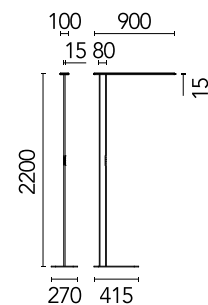

FLOS

05.6522.14 Black

Workmates Floor Single High Efficiency Tunable White Touch Dimming

Designed by FLOS Architectural, 2023

57.7W - 7770lm - 4000K - CRI> 90 - Beam° 72

Freestanding luminaire. Simple Up&Down emission, with greater light flux amounts in the upper part. High-efficiency, perfectly homogeneous asymmetric Down light source on the functional plane at distances of Up to 2 meters. Tunable White variable CCT Up light source. Driver and wall plug, included. Casambi wireless control and integrated manual Touch Dimming capacitive keypad. UGR<19. EN12464 - cd/m² @ 65°<3000 compliant. The base is not included and must be ordered separately.

Are you a professional and your project needs consulting and support?

BOOK AN APPOINTMENT

Main specifications

Mounting	Floor
Environments	Indoor dry location
Light source type	LED
LED type	Top LED
Number of lamps	1
Power (W)	57.7
System power (W)	57.7
Source flux (lm)	9594
Lumen Output (lm)	7770

Physical

Colour	Black
Field cuttable	No
Orientation	Fixed
Cord colour	Black
Cord length (mm)	2000
Net weight (kg)	4.98
IP internal	20

Download

Mounting instructions [↓ PDF](#)

Photometric Files

LDT / IES [↓ ZIP](#)

Technical Drawings

2D [↓ ZIP](#)

3D [↓ ZIP](#)

Ecodesign and Energy Labelling

Schematic light drawing

Photometric

Lighting type	Total
Light distribution	Symmetric
CCT (K)	4000
CRI>	90
McAdam steps (SDCM)	3
Rf fidelity index	89
Rg gamut index	98
LED Life / Failure Ratio	L80B50>60.000h_Tc85°C
Beam angle C0-180 (°)	72
Beam angle C90-270 (°)	76
Extreme cut off	Yes
UGR _L	<16