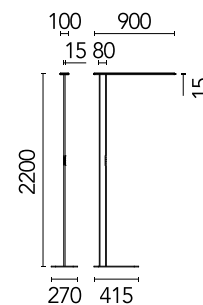

FLOS

05.6521.14 Black

Workmates Floor Single High Efficiency Tunable White Touch Dimming

Designed by FLOS Architectural, 2023

57.7W - 7474lm - 3500K - CRI> 90 - Beam° 72

Freestanding luminaire. Simple Up&Down emission, with greater light flux amounts in the upper part. High-efficiency, perfectly homogeneous asymmetric Down light source on the functional plane at distances of Up to 2 meters. Tunable White variable CCT Up light source. Driver and wall plug, included. Casambi wireless control and integrated manual Touch Dimming capacitive keypad. UGR<19. EN12464 - cd/m² @ 65°<3000 compliant. The base is not included and must be ordered separately.

Are you a professional and your project needs consulting and support?

[BOOK AN APPOINTMENT](#)

Main specifications

Mounting	Floor
Environments	Indoor dry location
Light source type	LED
LED type	Top LED
Number of lamps	1
Power (W)	57.7
System power (W)	57.7
Source flux (lm)	9219
Lumen Output (lm)	7474

Physical

Colour	Black
Field cuttable	No
Orientation	Fixed
Cord colour	Black
Cord length (mm)	2000
Net weight (kg)	4.98
IP internal	20

Download

[Mounting instructions](#)  PDF

Photometric Files

[LDT / IES](#)  ZIP

Lighting type	Total
Light distribution	Symmetric
CCT (K)	3500
CRI>	90
McAdam steps (SDCM)	3
Rf fidelity index	89
Rg gamut index	106
LED Life / Failure Ratio	L80B50>60.000h_Tc85°C
Beam angle C0-180 (°)	72
Beam angle C90-270 (°)	76
Extreme cut off	Yes
UGR _L	<16