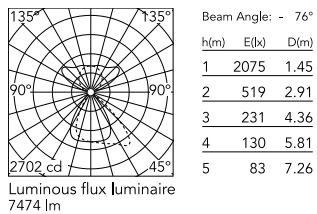

Schematic light drawing

Photometric

Lighting type	Total
Light distribution	Symmetric
CCT (K)	3500
CRI>	90
McAdam steps (SDCM)	3
Rf fidelity index	89
Rg gamut index	106
LED Life / Failure Ratio	L80B50>60.000h_Tc85°C
Beam angle C0-180 (°)	72
Beam angle C90-270 (°)	76
Extreme cut off	Yes
UGR_L	<16

Electrical

Insulation class	III
Power supply	Remote included
Dimmable	Yes
Power supply type	Dimmer on board
Dimming interface	Dimmer Integrated
Plug type	Twist and Lock
Batteries inside	No