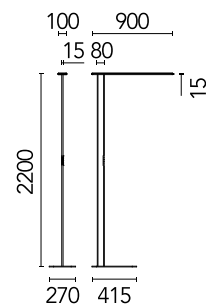

FLOS

05.6532.40.CB White

Workmates Floor Single High Efficiency Tunable White Smart Casambi

Designed by FLOS Architectural, 2023

57.7W - 7770lm - 4000K - CRI> 90 - Beam° 72

Freestanding luminaire. Simple Up&Down emission, with greater light flux amounts in the upper part. High-efficiency, perfectly homogeneous asymmetric Down light source on the functional plane at distances of Up to 2 meters. Tunable White variable CCT Up light source. Smart version with integrated presence detection and brightness sensors. Driver and wall plug, included. Casambi wireless control and integrated manual Touch Dimming capacitive keypad. UGR<19. EN12464 - cd/m2 @ 65°<3000 compliant. The base is not included and must be ordered separately.

Are you a professional and your project needs consulting and support?

[BOOK AN APPOINTMENT](#)

Main specifications

Mounting	Floor
Environments	Indoor dry location
Light source type	LED
LED type	Top LED
Number of lamps	1
Power (W)	57.7
System power (W)	57.7
Source flux (lm)	9594
Lumen Output (lm)	7770

Physical

Colour	White
Field cuttable	No
Orientation	Fixed
Cord colour	White
Cord length (mm)	2000
Net weight (kg)	4.98
IP internal	20

Download

Mounting instructions [↓ PDF](#)

Photometric Files

LDT / IES [↓ ZIP](#)

Technical Drawings

2D [↓ ZIP](#)

3D [↓ ZIP](#)

Ecodesign and Energy Labelling

Schematic light drawing

Beam Angle: - 76°

h(m)	E(lx)	D(m)
1	2157	1.45
2	539	2.91
3	240	4.36
4	135	5.81
5	86	7.26

Photometric