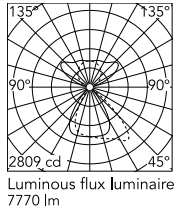

Physical

Colour	White
Field cuttable	No
Orientation	Fixed
Cord colour	White
Cord length (mm)	2000
Net weight (kg)	4.98
IP internal	20

Download

Mounting instructions [↓ PDF](#)

Photometric Files

LDT / IES [↓ ZIP](#)

Technical Drawings

2D [↓ ZIP](#)

3D [↓ ZIP](#)

Ecodesign and Energy Labelling

Schematic light drawing

Beam Angle: - 76°

h(m)	E(lx)	D(m)
1	2157	1.45
2	539	2.91
3	240	4.36
4	135	5.81
5	86	7.26

Photometric

Lighting type	Total
Light distribution	Symmetric
CCT (K)	4000
CRI>	90
McAdam steps (SDCM)	3
Rf fidelity index	89
Rg gamut index	98
LED Life / Failure Ratio	L80B50>60.000h_Tc85°C
Beam angle C0-180 (°)	72
Beam angle C90-270 (°)	76
Extreme cut off	Yes
UGR _L	<16