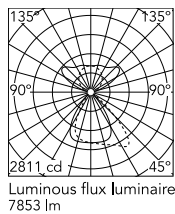

Physical

Colour	All White
Field cuttable	No
Orientation	Fixed
Cord colour	White
Cord length (mm)	2000
Net weight (kg)	4.98
IP internal	20

Download

[Mounting instructions](#) PDF

Photometric Files

[LDT / IES](#) ZIP

Technical Drawings

[2D](#) ZIP

[3D](#) ZIP

Ecodesign and Energy Labelling

Replaceable (LED only) light source by a professional

Replaceable control gear by an end-user

Schematic light drawing

Beam Angle: - 76°

h(m)	E(lx)	D(m)
1	2190	1.46
2	548	2.93
3	243	4.39
4	137	5.86
5	88	7.32

Luminous flux Luminaire
7853 lm

Photometric

Lighting type	Total
Light distribution	Symmetric
CCT (K)	4000
CRI>	90
McAdam steps (SDCM)	3
Rf fidelity index	89
Rg gamut index	98
LED Life / Failure Ratio	L80B50>60.000h_Tc85°C
Beam angle C0-180 (°)	72
Beam angle C90-270 (°)	76
Extreme cut off	Yes
UGR _L	<16