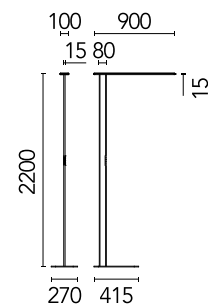

FLOS

05.6532.40.C6 All White

Workmates Floor Single High Efficiency Tunable White Smart Casambi

Designed by FLOS Architectural, 2023

57.7W - 7853lm - 4000K - CRI> 90 - Beam° 72

Freestanding luminaire. Simple Up&Down emission, with greater light flux amounts in the upper part. High-efficiency, perfectly homogeneous asymmetric Down light source on the functional plane at distances of Up to 2 meters. Tunable White variable CCT Up light source. Smart version with integrated presence detection and brightness sensors. Driver and wall plug, included. Casambi wireless control and integrated manual Touch Dimming capacitive keypad. UGR<19. EN12464 - cd/m2 @ 65°<3000 compliant. The base is not included and must be ordered separately.

Are you a professional and your project needs consulting and support?

[BOOK AN APPOINTMENT](#)

Main specifications

Mounting	Floor
Environments	Indoor dry location
Light source type	LED
LED type	Top LED
Number of lamps	1
Power (W)	57.7
System power (W)	57.7
Source flux (lm)	9594
Lumen Output (lm)	7853

Physical

Colour	All White
Field cuttable	No
Orientation	Fixed
Cord colour	White
Cord length (mm)	2000
Net weight (kg)	4.98
IP internal	20

Download

[Mounting instructions](#) PDF

Photometric Files

[LDT / IES](#) ZIP

h(m)	E(lx)	D(m)
1	2190	1.46
2	548	2.93
3	243	4.39
4	137	5.86
5	88	7.32

Luminous flux Luminaire
7853 lm

Photometric

Lighting type	Total
Light distribution	Symmetric
CCT (K)	4000
CRI>	90
McAdam steps (SDCM)	3
Rf fidelity index	89
Rg gamut index	98
LED Life / Failure Ratio	L80B50>60.000h_Tc85°C
Beam angle C0-180 (°)	72
Beam angle C90-270 (°)	76
Extreme cut off	Yes
UGR _L	<16