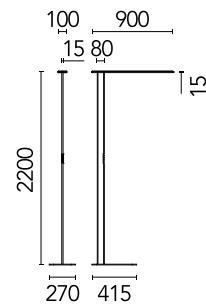

57.7W - 7770lm - 4000K - CRI> 90 - Beam° 72

Freestanding luminaire. Simple Up&Down emission, with greater light flux amounts in the upper part. High-efficiency, perfectly homogeneous asymmetric Down light source on the functional plane at distances of Up to 2 meters. Tunable White variable CCT Up light source. Smart version with integrated presence detection and brightness sensors. Driver and wall plug, included. Casambi wireless control and integrated manual Touch Dimming capacitive keypad. UGR<19. EN12464 - cd/m2 @ 65°<3000 compliant. The base is not included and must be ordered separately.

Are you a professional and your project needs consulting and support?

BOOK AN APPOINTMENT

Main specifications

Mounting	Floor
Environments	Indoor dry location
Light source type	LED
LED type	Top LED
Number of lamps	1
Power (W)	57.7
System power (W)	57.7
Source flux (lm)	9594
Lumen Output (lm)	7770

Physical

Colour	Black
Field cuttable	No
Orientation	Fixed
Cord colour	Black
Cord length (mm)	2000
Net weight (kg)	4.98
IP internal	20

Download

Mounting instructions [↓ PDF](#)

Photometric Files

LDT / IES [↓ ZIP](#)

Technical Drawings

2D [↓ ZIP](#)

3D [↓ ZIP](#)