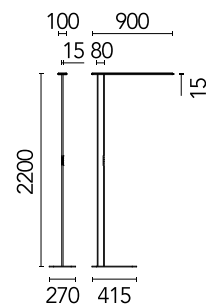

FLOS

05.6531.40.CB White

Workmates Floor Single High Efficiency Tunable White Smart Casambi

Designed by FLOS Architectural, 2023

57.7W - 7474lm - 3500K - CRI> 90 - Beam° 72

Freestanding luminaire. Simple Up&Down emission, with greater light flux amounts in the upper part. High-efficiency, perfectly homogeneous asymmetric Down light source on the functional plane at distances of Up to 2 meters. Tunable White variable CCT Up light source. Smart version with integrated presence detection and brightness sensors. Driver and wall plug, included. Casambi wireless control and integrated manual Touch Dimming capacitive keypad. UGR<19. EN12464 - cd/m2 @ 65°<3000 compliant. The base is not included and must be ordered separately.

Are you a professional and your project needs consulting and support?

[BOOK AN APPOINTMENT](#)

Main specifications

Mounting	Floor
Environments	Indoor dry location
Light source type	LED
LED type	Top LED
Number of lamps	1
Power (W)	57.7
System power (W)	57.7
Source flux (lm)	9219
Lumen Output (lm)	7474

Physical

Colour	White
Field cuttable	No
Orientation	Fixed
Cord colour	White
Cord length (mm)	2000
Net weight (kg)	4.98
IP internal	20

Download

[Mounting instructions](#)  PDF

Photometric Files

[LDT / IES](#)  ZIP

h(m)	E(lx)	D(m)
1	2075	1.45
2	519	2.91
3	231	4.36
4	130	5.81
5	83	7.26

Photometric

Lighting type	Total
Light distribution	Symmetric
CCT (K)	3500
CRI>	90
McAdam steps (SDCM)	3
Rf fidelity index	89
Rg gamut index	103
LED Life / Failure Ratio	L80B50>60.000h_Tc85°C
Beam angle C0-180 (°)	72
Beam angle C90-270 (°)	76
Extreme cut off	Yes
UGR _L	<16