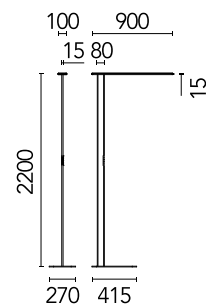

FLOS

05.6531.40.C6 All White

Workmates Floor Single High Efficiency Tunable White Smart Casambi

Designed by FLOS Architectural, 2023

57.7W - 7554lm - 3500K - CRI> 90 - Beam° 72

Freestanding luminaire. Simple Up&Down emission, with greater light flux amounts in the upper part. High-efficiency, perfectly homogeneous asymmetric Down light source on the functional plane at distances of Up to 2 meters. Tunable White variable CCT Up light source. Smart version with integrated presence detection and brightness sensors. Driver and wall plug, included. Casambi wireless control and integrated manual Touch Dimming capacitive keypad. UGR<19. EN12464 - cd/m2 @ 65°<3000 compliant. The base is not included and must be ordered separately.

Are you a professional and your project needs consulting and support?

[BOOK AN APPOINTMENT](#)

Main specifications

Mounting	Floor
Environments	Indoor dry location
Light source type	LED
LED type	Top LED
Number of lamps	1
Power (W)	57.7
System power (W)	57.7
Source flux (lm)	9219
Lumen Output (lm)	7554

Physical

Colour	All White
Field cuttable	No
Orientation	Fixed
Cord colour	White
Cord length (mm)	2000
Net weight (kg)	4.98
IP internal	20

Download

[Mounting instructions](#)  PDF

Photometric Files

[LDT / IES](#)  ZIP

h(m)	E(lx)	D(m)
1	2107	1.46
2	527	2.93
3	234	4.39
4	132	5.86
5	84	7.32

Photometric

Lighting type	Total
Light distribution	Symmetric
CCT (K)	3500
CRI>	90
McAdam steps (SDCM)	3
Rf fidelity index	89
Rg gamut index	103
LED Life / Failure Ratio	L80B50>60.000h_Tc85°C
Beam angle C0-180 (°)	72
Beam angle C90-270 (°)	76
Extreme cut off	Yes
UGR _L	<16