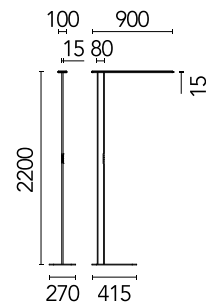

57.7W - 7474lm - 3500K - CRI> 90 - Beam° 72

Freestanding luminaire. Simple Up&Down emission, with greater light flux amounts in the upper part. High-efficiency, perfectly homogeneous asymmetric Down light source on the functional plane at distances of Up to 2 meters. Tunable White variable CCT Up light source. Smart version with integrated presence detection and brightness sensors. Driver and wall plug, included. Casambi wireless control and integrated manual Touch Dimming capacitive keypad. UGR<19. EN12464 - cd/m2 @ 65°<3000 compliant. The base is not included and must be ordered separately.

Are you a professional and your project needs consulting and support?

[BOOK AN APPOINTMENT](#)

Main specifications

Mounting	Floor
Environments	Indoor dry location
Light source type	LED
LED type	Top LED
Number of lamps	1
Power (W)	57.7
System power (W)	57.7
Source flux (lm)	9219
Lumen Output (lm)	7474

Physical

Colour	Black
Field cuttable	No
Orientation	Fixed
Cord colour	Black
Cord length (mm)	2000
Net weight (kg)	4.98
IP internal	20

Download

[Mounting instructions](#) PDF

Photometric Files

[LDT / IES](#) ZIP

Technical Drawings

[2D](#) ZIP

[3D](#) ZIP