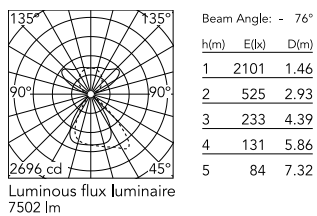

Physical

Colour	All White
Field cuttable	No
Orientation	Fixed
Cord colour	White
Cord length (mm)	2000
Net weight (kg)	4.98
IP internal	20

Download

[Mounting instructions](#)  PDF

Photometric Files

[LDT / IES](#)  ZIP

Technical Drawings

[2D](#)  ZIP

[3D](#)  ZIP

Ecodesign and Energy Labelling

Schematic light drawing

Photometric

Lighting type	Total
Light distribution	Symmetric
CCT (K)	3000
CRI>	90
McAdam steps (SDCM)	3
Rf fidelity index	89
Rg gamut index	106
LED Life / Failure Ratio	L80B50>60.000h_Tc85°C
Beam angle C0-180 (°)	72
Beam angle C90-270 (°)	76
Extreme cut off	Yes
UGR _L	<16