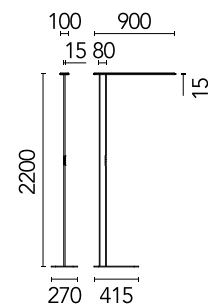

FLOS

05.6530.40.C6 All White

Workmates Floor Single High Efficiency Tunable White Smart Casambi

Designed by FLOS Architectural, 2023

57.7W - 7502lm - 3000K - CRI> 90 - Beam° 72

Freestanding luminaire. Simple Up&Down emission, with greater light flux amounts in the upper part. High-efficiency, perfectly homogeneous asymmetric Down light source on the functional plane at distances of Up to 2 meters. Tunable White variable CCT Up light source. Smart version with integrated presence detection and brightness sensors. Driver and wall plug, included. Casambi wireless control and integrated manual Touch Dimming capacitive keypad. UGR<19. EN12464 - cd/m2 @ 65°<3000 compliant. The base is not included and must be ordered separately.

Are you a professional and your project needs consulting and support?

[BOOK AN APPOINTMENT](#)

Main specifications

Mounting	Floor
Environments	Indoor dry location
Light source type	LED
LED type	Top LED
Number of lamps	1
Power (W)	57.7
System power (W)	57.7
Source flux (lm)	9127
Lumen Output (lm)	7502

Physical

Colour	All White
Field cuttable	No
Orientation	Fixed
Cord colour	White
Cord length (mm)	2000
Net weight (kg)	4.98
IP internal	20

Download

[Mounting instructions](#)  PDF

Photometric Files

[LDT / IES](#)  ZIP

Technical Drawings

[2D](#)  ZIP

[3D](#)  ZIP

Ecodesign and Energy Labelling

Schematic light drawing

Photometric

Lighting type	Total
Light distribution	Symmetric
CCT (K)	3000
CRI>	90
McAdam steps (SDCM)	3
Rf fidelity index	89
Rg gamut index	106
LED Life / Failure Ratio	L80B50>60.000h_Tc85°C
Beam angle C0-180 (°)	72
Beam angle C90-270 (°)	76
Extreme cut off	Yes
UGR _L	<16