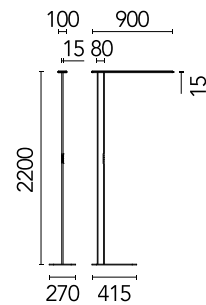

## Workmates Floor Single High Efficiency Tunable White Casambi

Designed by FLOS Architectural, 2023

57.7W - 7770lm - 4000K - CRI> 90 - Beam° 72

Freestanding luminaire. Simple Up&Down emission, with greater light flux amounts in the upper part. High-efficiency, perfectly homogeneous asymmetric Down light source on the functional plane at distances of Up to 2 meters. Tunable White variable CCT Up light source. Driver and wall plug, included. Casambi wireless control and integrated manual Touch Dimming capacitive keypad. UGR<19. EN12464 - cd/m<sup>2</sup> @ 65°<3000 compliant. The base is not included and must be ordered separately.

### Main specifications

Mounting	Floor
Environments	Indoor dry location
Light source type	LED
LED type	Top LED
Number of lamps	1
Power (W)	57.7
System power (W)	57.7
Source flux (lm)	9594
Lumen Output (lm)	7770

### Physical

Colour	Black
Field cuttable	No
Orientation	Fixed
Cord colour	Black
Cord length (mm)	2000
Net weight (kg)	4.98
IP internal	20

## Schematic light drawing

Beam Angle: - 76°

h(m)	E(lx)	D(m)
1	2157	1.45
2	539	2.91
3	240	4.36
4	135	5.81
5	86	7.26

Luminous flux Luminaire  
7770 lm