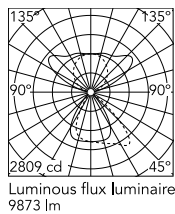

Physical

Colour	White
Field cuttable	No
Orientation	Fixed
Cord colour	White
Cord length (mm)	2000
Net weight (kg)	4.98
IP internal	20

Download

[Mounting instructions](#)  PDF

Photometric Files

[LDT / IES](#)  ZIP

Technical Drawings

[2D](#)  ZIP

[3D](#)  ZIP

Ecodesign and Energy Labelling

 Replaceable (LED only) light source by a professional

 Replaceable control gear by an end-user

Schematic light drawing

Beam Angle: - 76°

h(m)	E(lx)	D(m)
1	2157	1.45
2	539	2.91
3	240	4.36
4	135	5.81
5	86	7.26

Luminous flux Luminaire
9873 lm

Photometric

Lighting type	Total
Light distribution	Symmetric
CCT (K)	4000
CRI>	90
McAdam steps (SDCM)	3
Rf fidelity index	89
Rg gamut index	106
LED Life / Failure Ratio	L80B50>60.000h_Tc85°C
Beam angle C0-180 (°)	72
Beam angle C90-270 (°)	76
Extreme cut off	Yes
UGR _L	<16