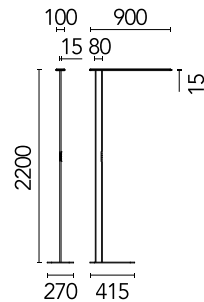

FLOS

05.6512.40.CB White

Workmates Floor Single High Efficiency Casambi

Designed by FLOS Architectural, 2023

65.4W - 9873lm - 4000K - CRI> 90 - Beam° 72

Freestanding luminaire. Simple Up&Down emission, with greater light flux amounts in the upper part. High-efficiency, perfectly homogeneous asymmetric Down light source on the functional plane at distances of Up to 2 meters. High-efficiency Up light source. Smart version with integrated presence detection and brightness sensors. Driver and wall plug, included. Casambi wireless control and integrated manual Touch Dimming capacitive keypad. UGR<19. EN12464 - cd/m2 @ 65°<3000 compliant. The base is not included and must be ordered separately.

Are you a professional and your project needs consulting and support?

[BOOK AN APPOINTMENT](#)

Main specifications

Mounting	Floor
Environments	Indoor dry location
Light source type	LED
LED type	Top LED
Number of lamps	1
Power (W)	65.4
System power (W)	65.4
Source flux (lm)	11957
Lumen Output (lm)	9873

Physical

Colour	White
Field cuttable	No
Orientation	Fixed
Cord colour	White
Cord length (mm)	2000
Net weight (kg)	4.98
IP internal	20

Download

[Mounting instructions](#)  PDF

Photometric Files

[LDT / IES](#)  ZIP

h(m)	E(lx)	D(m)
1	2157	1.45
2	539	2.91
3	240	4.36
4	135	5.81
5	86	7.26

Luminous flux Luminaire
9873 lm

Photometric

Lighting type	Total
Light distribution	Symmetric
CCT (K)	4000
CRI>	90
McAdam steps (SDCM)	3
Rf fidelity index	89
Rg gamut index	106
LED Life / Failure Ratio	L80B50>60.000h_Tc85°C
Beam angle C0-180 (°)	72
Beam angle C90-270 (°)	76
Extreme cut off	Yes
UGR _L	<16