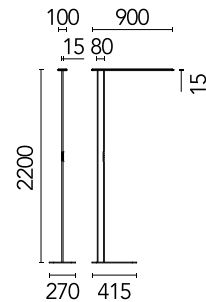

FLOS

05.6512.40.C6 All White

Workmates Floor Single High Efficiency Casambi

Designed by FLOS Architectural, 2023

65.4W - 9956lm - 4000K - CRI> 90 - Beam° 72

Freestanding luminaire. Simple Up&Down emission, with greater light flux amounts in the upper part. High-efficiency, perfectly homogeneous asymmetric Down light source on the functional plane at distances of Up to 2 meters. High-efficiency Up light source. Smart version with integrated presence detection and brightness sensors. Driver and wall plug, included. Casambi wireless control and integrated manual Touch Dimming capacitive keypad. UGR<19. EN12464 - cd/m2 @ 65°<3000 compliant. The base is not included and must be ordered separately.

Are you a professional and your project needs consulting and support?

[BOOK AN APPOINTMENT](#)

Main specifications

Mounting	Floor
Environments	Indoor dry location
Light source type	LED
LED type	Top LED
Number of lamps	1
Power (W)	65.4
System power (W)	65.4
Source flux (lm)	11957
Lumen Output (lm)	9956

Physical

Colour	All White
Field cuttable	No
Orientation	Fixed
Cord colour	White
Cord length (mm)	2000
Net weight (kg)	4.98
IP internal	20

Download

[Mounting instructions](#) PDF

Photometric Files

[LDT / IES](#) ZIP

h(m)	E(lx)	D(m)
1	2190	1.46
2	548	2.93
3	243	4.39
4	137	5.86
5	88	7.32

Luminous flux Luminaire
9956 lm

Photometric

Lighting type	Total
Light distribution	Symmetric
CCT (K)	4000
CRI>	90
McAdam steps (SDCM)	3
Rf fidelity index	89
Rg gamut index	106
LED Life / Failure Ratio	L80B50>60.000h_Tc85°C
Beam angle C0-180 (°)	72
Beam angle C90-270 (°)	76
Extreme cut off	Yes
UGR _L	<16