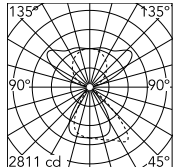

Physical

Colour	All White
Field cuttable	No
Orientation	Fixed
Cord colour	White
Cord length (mm)	2000
Net weight (kg)	4.98
IP internal	20

Download

[Mounting instructions](#) PDF

Photometric Files

[LDT / IES](#) ZIP

Technical Drawings

[2D](#) ZIP

[3D](#) ZIP

Ecodesign and Energy Labelling

Replaceable (LED only) light source by a professional

Replaceable control gear by an end-user

Schematic light drawing

Beam Angle: - 76°

h(m)	E(lx)	D(m)
1	2190	1.46
2	548	2.93
3	243	4.39
4	137	5.86
5	88	7.32

Luminous flux Luminaire
9956 lm

Photometric

Lighting type	Total
Light distribution	Symmetric
CCT (K)	4000
CRI>	90
McAdam steps (SDCM)	3
Rf fidelity index	89
Rg gamut index	106
LED Life / Failure Ratio	L80B50>60.000h_Tc85°C
Beam angle C0-180 (°)	72
Beam angle C90-270 (°)	76
Extreme cut off	Yes
UGR _L	<16