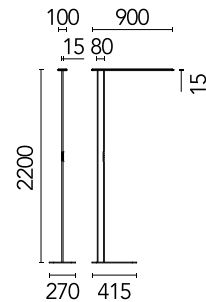

FLOS

05.6512.14.CB Black

Workmates Floor Single High Efficiency Casambi

Designed by FLOS Architectural, 2023

65.4W - 9873lm - 4000K - CRI> 90 - Beam° 72

Freestanding luminaire. Simple Up&Down emission, with greater light flux amounts in the upper part. High-efficiency, perfectly homogeneous asymmetric Down light source on the functional plane at distances of Up to 2 meters. High-efficiency Up light source. Smart version with integrated presence detection and brightness sensors. Driver and wall plug, included. Casambi wireless control and integrated manual Touch Dimming capacitive keypad. UGR<19. EN12464 - cd/m² @ 65°<3000 compliant. The base is not included and must be ordered separately.

Are you a professional and your project needs consulting and support?

BOOK AN APPOINTMENT

Main specifications

Mounting	Floor
Environments	Indoor dry location
Light source type	LED
LED type	Top LED
Number of lamps	1
Power (W)	65.4
System power (W)	65.4
Source flux (lm)	11957
Lumen Output (lm)	9873

Physical

Colour	Black
Field cuttable	No
Orientation	Fixed
Cord colour	Black
Cord length (mm)	2000
Net weight (kg)	4.98
IP internal	20

Download

Mounting instructions [↓ PDF](#)

Photometric Files

LDT / IES [↓ ZIP](#)

h(m)	E(lx)	D(m)
1	2157	1.45
2	539	2.91
3	240	4.36
4	135	5.81
5	86	7.26

Luminous flux Luminaire
9873 lm

Photometric

Lighting type	Total
Light distribution	Symmetric
CCT (K)	4000
CRI>	90
McAdam steps (SDCM)	3
Rf fidelity index	89
Rg gamut index	106
LED Life / Failure Ratio	L80B50>60.000h_Tc85°C
Beam angle C0-180 (°)	72
Beam angle C90-270 (°)	76
Extreme cut off	Yes
UGR _L	<16