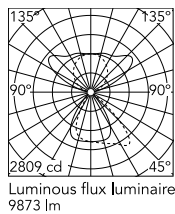

Physical

Colour	Black
Field cuttable	No
Orientation	Fixed
Cord colour	Black
Cord length (mm)	2000
Net weight (kg)	4.98
IP internal	20

Download

Mounting instructions [↓ PDF](#)

Photometric Files

LDT / IES [↓ ZIP](#)

Technical Drawings

2D [↓ ZIP](#)

3D [↓ ZIP](#)

Ecodesign and Energy Labelling

 Replaceable (LED only) light source by a professional

 Replaceable control gear by an end-user

Schematic light drawing

Beam Angle: - 76°

h(m)	E(lx)	D(m)
1	2157	1.45
2	539	2.91
3	240	4.36
4	135	5.81
5	86	7.26

Luminous flux Luminaire
9873 lm

Photometric

Lighting type	Total
Light distribution	Symmetric
CCT (K)	4000
CRI>	90
McAdam steps (SDCM)	3
Rf fidelity index	89
Rg gamut index	106
LED Life / Failure Ratio	L80B50>60.000h_Tc85°C
Beam angle C0-180 (°)	72
Beam angle C90-270 (°)	76
Extreme cut off	Yes
UGR _L	<16