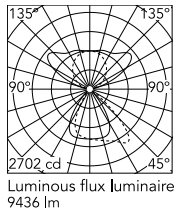

### Physical

Colour	White
Field cuttable	No
Orientation	Fixed
Cord colour	White
Cord length (mm)	2000
Net weight (kg)	4.98
IP internal	20

### Technical Drawings

[2D](#)  ZIP

[3D](#)  ZIP

## Schematic light drawing

Beam Angle: - 76°

h(m)	E(lx)	D(m)
1	2075	1.45
2	519	2.91
3	231	4.36
4	130	5.81
5	83	7.26

Luminous flux Luminaire  
9436 lm