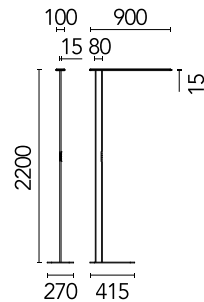

## Workmates Floor Single High Efficiency Casambi

Designed by FLOS Architectural, 2023

65.4W - 9436lm - 3500K - CRI> 90 - Beam° 72

Freestanding luminaire. Simple Up&Down emission, with greater light flux amounts in the upper part. High-efficiency, perfectly homogeneous asymmetric Down light source on the functional plane at distances of Up to 2 meters. High-efficiency Up light source. Smart version with integrated presence detection and brightness sensors. Driver and wall plug, included. Casambi wireless control and integrated manual Touch Dimming capacitive keypad. UGR<19. EN12464 - cd/m2 @ 65°<3000 compliant. The base is not included and must be ordered separately.

### Main specifications

Mounting	Floor
Environments	Indoor dry location
Light source type	LED
LED type	Top LED
Number of lamps	1
Power (W)	65.4
System power (W)	65.4
Source flux (lm)	11474
Lumen Output (lm)	9436

### Physical

Colour	White
Field cuttable	No
Orientation	Fixed
Cord colour	White
Cord length (mm)	2000
Net weight (kg)	4.98
IP internal	20

## Schematic light drawing

Beam Angle: - 76°

h(m)	E(lx)	D(m)
1	2075	1.45
2	519	2.91
3	231	4.36
4	130	5.81
5	83	7.26

Luminous flux Luminaire  
9436 lm