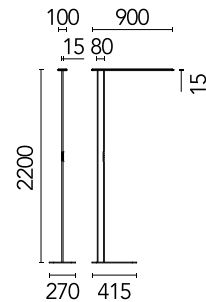

FLOS

05.6511.14.CB Black

Workmates Floor Single High Efficiency Casambi

Designed by FLOS Architectural, 2023

65.4W - 9436lm - 3500K - CRI> 90 - Beam° 72

Freestanding luminaire. Simple Up&Down emission, with greater light flux amounts in the upper part. High-efficiency, perfectly homogeneous asymmetric Down light source on the functional plane at distances of Up to 2 meters. High-efficiency Up light source. Smart version with integrated presence detection and brightness sensors. Driver and wall plug, included. Casambi wireless control and integrated manual Touch Dimming capacitive keypad. UGR<19. EN12464 - cd/m² @ 65°<3000 compliant. The base is not included and must be ordered separately.

Are you a professional and your project needs consulting and support?

[BOOK AN APPOINTMENT](#)

Main specifications

Mounting	Floor
Environments	Indoor dry location
Light source type	LED
LED type	Top LED
Number of lamps	1
Power (W)	65.4
System power (W)	65.4
Source flux (lm)	11474
Lumen Output (lm)	9436

Physical

Colour	Black
Field cuttable	No
Orientation	Fixed
Cord colour	Black
Cord length (mm)	2000
Net weight (kg)	4.98
IP internal	20

Download

[Mounting instructions](#) PDF

Photometric Files

[LDT / IES](#) ZIP

h(m)	E(lx)	D(m)
1	2075	1.45
2	519	2.91
3	231	4.36
4	130	5.81
5	83	7.26

Luminous flux Luminaire
9436 lm

Photometric

Lighting type	Total
Light distribution	Symmetric
CCT (K)	3500
CRI>	90
McAdam steps (SDCM)	3
Rf fidelity index	89
Rg gamut index	103
LED Life / Failure Ratio	L80B50>60.000h_Tc85°C
Beam angle C0-180 (°)	72
Beam angle C90-270 (°)	76
Extreme cut off	Yes
UGR _L	<16