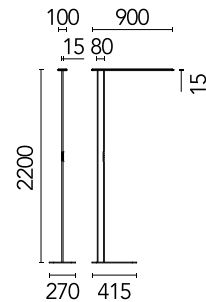

FLOS

05.6510.40.C6 All White

Workmates Floor Single High Efficiency Casambi

Designed by FLOS Architectural, 2023

65.4W - 9445lm - 3000K - CRI> 90 - Beam° 72

Freestanding luminaire. Simple Up&Down emission, with greater light flux amounts in the upper part. High-efficiency, perfectly homogeneous asymmetric Down light source on the functional plane at distances of Up to 2 meters. High-efficiency Up light source. Smart version with integrated presence detection and brightness sensors. Driver and wall plug, included. Casambi wireless control and integrated manual Touch Dimming capacitive keypad. UGR<19. EN12464 - cd/m2 @ 65°<3000 compliant. The base is not included and must be ordered separately.

Are you a professional and your project needs consulting and support?

[BOOK AN APPOINTMENT](#)

Main specifications

Mounting	Floor
Environments	Indoor dry location
Light source type	LED
LED type	Top LED
Number of lamps	1
Power (W)	65.4
System power (W)	65.4
Source flux (lm)	11359
Lumen Output (lm)	9445

Physical

Colour	All White
Field cuttable	No
Orientation	Fixed
Cord colour	White
Cord length (mm)	2000
Net weight (kg)	4.98
IP internal	20

Download

[Mounting instructions](#) PDF

Photometric Files

[LDT / IES](#) ZIP

h(m)	E(lx)	D(m)
1	2101	1.46
2	525	2.93
3	233	4.39
4	131	5.86
5	84	7.32

Luminous flux Luminaire
9445 lm

Photometric

Lighting type	Total
Light distribution	Symmetric
CCT (K)	3000
CRI>	90
McAdam steps (SDCM)	3
Rf fidelity index	89
Rg gamut index	103
LED Life / Failure Ratio	L80B50>60.000h_Tc85°C
Beam angle C0-180 (°)	72
Beam angle C90-270 (°)	76
Extreme cut off	Yes
UGR _L	<16