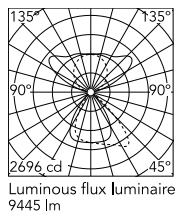

Physical

Colour	All White
Field cuttable	No
Orientation	Fixed
Cord colour	White
Cord length (mm)	2000
Net weight (kg)	4.98
IP internal	20

Download

[Mounting instructions](#) PDF

Photometric Files

[LDT / IES](#) ZIP

Technical Drawings

[2D](#) ZIP

[3D](#) ZIP

Ecodesign and Energy Labelling

Replaceable (LED only) light source by a professional

Replaceable control gear by an end-user

Schematic light drawing

Beam Angle: - 76°

h(m)	E(lx)	D(m)
1	2101	1.46
2	525	2.93
3	233	4.39
4	131	5.86
5	84	7.32

Luminous flux Luminaire
9445 lm

Photometric

Lighting type	Total
Light distribution	Symmetric
CCT (K)	3000
CRI>	90
McAdam steps (SDCM)	3
Rf fidelity index	89
Rg gamut index	103
LED Life / Failure Ratio	L80B50>60.000h_Tc85°C
Beam angle C0-180 (°)	72
Beam angle C90-270 (°)	76
Extreme cut off	Yes
UGR _L	<16