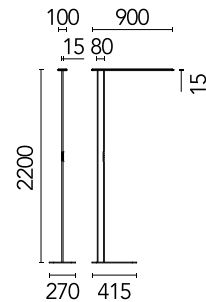

FLOS

05.6501.40.CB White

Workmates Floor Single High Efficiency Casambi

Designed by FLOS Architectural, 2023

65.4W - 9436lm - 3500K - CRI> 90 - Beam° 72

Freestanding luminaire. Simple Up&Down emission, with greater light flux amounts in the upper part. High-efficiency, perfectly homogeneous asymmetric Down light source on the functional plane at distances of Up to 2 meters. High-efficiency Up light source. Driver and wall plug, included. Casambi wireless control and integrated manual Touch Dimming capacitive keypad. UGR<19. EN12464 - cd/m2 @ 65°<3000 compliant. The base is not included and must be ordered separately.

Are you a professional and your project needs consulting and support?

[BOOK AN APPOINTMENT](#)

Main specifications

Mounting	Floor
Environments	Indoor dry location
Light source type	LED
LED type	Top LED
Number of lamps	1
Power (W)	65.4
System power (W)	65.4
Source flux (lm)	11474
Lumen Output (lm)	9436

Physical

Colour	White
Field cuttable	No
Orientation	Fixed
Cord colour	White
Cord length (mm)	2000
Net weight (kg)	4.98
IP internal	20

Download

Mounting instructions [↓ PDF](#)

Photometric Files

LDT / IES [↓ ZIP](#)

h(m)	E(lx)	D(m)
1	2075	1.45
2	519	2.91
3	231	4.36
4	130	5.81
5	83	7.26

Luminous flux Luminaire
9436 lm

Photometric

Lighting type	Total
Light distribution	Symmetric
CCT (K)	3500
CRI>	90
McAdam steps (SDCM)	3
Rf fidelity index	89
Rg gamut index	106
LED Life / Failure Ratio	L80B50>60.000h_Tc85°C
Beam angle C0-180 (°)	72
Beam angle C90-270 (°)	76
Extreme cut off	Yes
UGR _L	<16