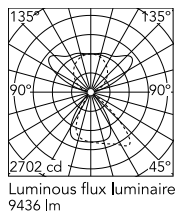

Physical

Colour	White
Field cuttable	No
Orientation	Fixed
Cord colour	White
Cord length (mm)	2000
Net weight (kg)	4.98
IP internal	20

Download

Mounting instructions [↓ PDF](#)

Photometric Files

LDT / IES [↓ ZIP](#)

Technical Drawings

2D [↓ ZIP](#)

3D [↓ ZIP](#)

Ecodesign and Energy Labelling

 Replaceable (LED only) light source by a professional

 Replaceable control gear by an end-user

Schematic light drawing

Beam Angle: - 76°

h(m)	E(lx)	D(m)
1	2075	1.45
2	519	2.91
3	231	4.36
4	130	5.81
5	83	7.26

Luminous flux Luminaire
9436 lm

Photometric

Lighting type	Total
Light distribution	Symmetric
CCT (K)	3500
CRI>	90
McAdam steps (SDCM)	3
Rf fidelity index	89
Rg gamut index	106
LED Life / Failure Ratio	L80B50>60.000h_Tc85°C
Beam angle C0-180 (°)	72
Beam angle C90-270 (°)	76
Extreme cut off	Yes
UGR _L	<16