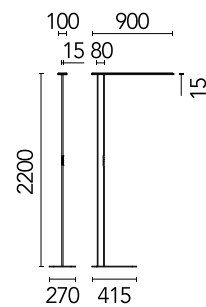

## Workmates Floor Single Down Full Spectrum - Up High Efficiency Tunable White Touch Dimming

Designed by FLOS Architectural, 2023

57.7W - 6939lm - 4000K - CRI> 98 - Beam° 72

Freestanding luminaire. Simple Up&Down emission, with greater light flux amounts in the upper part. High-efficiency, perfectly homogeneous asymmetric Down light source on the functional plane at distances of Up to 2 meters. Tunable White variable CCT Up light source. Driver and wall plug, included. Casambi wireless control and integrated manual Touch Dimming capacitive keypad. UGR<19. EN12464 - cd/m<sup>2</sup> @ 65°<3000 compliant. The base is not included and must be ordered separately.

### Main specifications

Mounting	Floor
Environments	Indoor dry location
Light source type	LED
LED type	Top LED
Number of lamps	1
Power (W)	57.7
System power (W)	57.7
Source flux (lm)	8355
Lumen Output (lm)	6939

### Physical

Colour	All White
Field cuttable	No
Orientation	Fixed
Cord colour	White
Cord length (mm)	2000
Net weight (kg)	4.98
IP internal	20