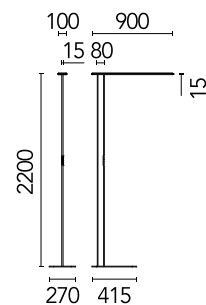

FLOS

05.6526.40 White

Workmates Floor Single Down Full Spectrum - Up High Efficiency Tunable White Touch Dimming

Designed by FLOS Architectural, 2023

57.7W - 6579lm - 3500K - CRI> 98 - Beam° 72

Freestanding luminaire. Simple Up&Down emission, with greater light flux amounts in the upper part. High-efficiency, perfectly homogeneous asymmetric Down light source on the functional plane at distances of Up to 2 meters. Tunable White variable CCT Up light source. Driver and wall plug, included. Casambi wireless control and integrated manual Touch Dimming capacitive keypad. UGR<19. EN12464 - cd/m² @ 65°<3000 compliant. The base is not included and must be ordered separately.

Are you a professional and your project needs consulting and support?

[BOOK AN APPOINTMENT](#)

Main specifications

Mounting	Floor
Environments	Indoor dry location
Light source type	LED
LED type	Top LED
Number of lamps	1
Power (W)	57.7
System power (W)	57.7
Source flux (lm)	8008
Lumen Output (lm)	6579

Physical

Colour	White
Field cuttable	No
Orientation	Fixed
Cord colour	White
Cord length (mm)	2000
Net weight (kg)	4.98
IP internal	20

Download

[Mounting instructions](#) PDF

Photometric Files

[LDT / IES](#) ZIP

Lighting type	Total
Light distribution	Symmetric
CCT (K)	3500
CRI>	98
McAdam steps (SDCM)	3
Rf fidelity index	97
Rg gamut index	102
LED Life / Failure Ratio	L80B50>60.000h_Tc85°C
Beam angle C0-180 (°)	72
Beam angle C90-270 (°)	76
Extreme cut off	Yes
UGR _L	<16