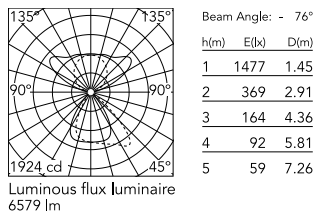

Schematic light drawing

Photometric

Lighting type	Total
Light distribution	Symmetric
CCT (K)	3500
CRI>	98
McAdam steps (SDCM)	3
Rf fidelity index	97
Rg gamut index	102
LED Life / Failure Ratio	L80B50>60.000h_Tc85°C
Beam angle C0-180 (°)	72
Beam angle C90-270 (°)	76
Extreme cut off	Yes
UGR_L	<16

Electrical

Insulation class	III
Power supply	Remote included
Dimmable	Yes
Power supply type	Dimmer on board
Dimming interface	Dimmer Integrated
Plug type	Twist and Lock
Batteries inside	No