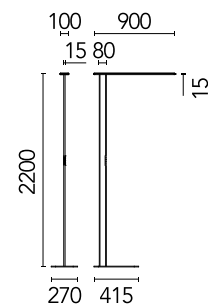

57.7W - 6587lm - 3000K - CRI> 98 - Beam° 72

Freestanding luminaire. Simple Up&Down emission, with greater light flux amounts in the upper part. High-efficiency, perfectly homogeneous asymmetric Down light source on the functional plane at distances of Up to 2 meters. Tunable White variable CCT Up light source. Driver and wall plug, included. Casambi wireless control and integrated manual Touch Dimming capacitive keypad. UGR<19. EN12464 - cd/m² @ 65°<3000 compliant. The base is not included and must be ordered separately.

Are you a professional and your project needs consulting and support?

[BOOK AN APPOINTMENT](#)

Main specifications

Mounting	Floor
Environments	Indoor dry location
Light source type	LED
LED type	Top LED
Number of lamps	1
Power (W)	57.7
System power (W)	57.7
Source flux (lm)	7929
Lumen Output (lm)	6587

Physical

Colour	All White
Field cuttable	No
Orientation	Fixed
Cord colour	White
Cord length (mm)	2000
Net weight (kg)	4.98
IP internal	20

Download

[Mounting instructions](#) PDF

Photometric Files

[LDT / IES](#) ZIP

Technical Drawings

[2D](#) ZIP

[3D](#) ZIP