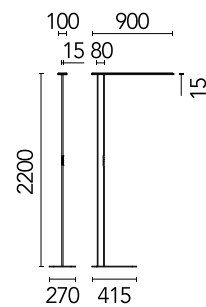

## Workmates Floor Single Down Full Spectrum - Up High Efficiency Tunable White Touch Dimming

Designed by FLOS Architectural, 2023

57.7W - 6514lm - 3000K - CRI> 98 - Beam° 72

Freestanding luminaire. Simple Up&Down emission, with greater light flux amounts in the upper part. High-efficiency, perfectly homogeneous asymmetric Down light source on the functional plane at distances of Up to 2 meters. Tunable White variable CCT Up light source. Driver and wall plug, included. Casambi wireless control and integrated manual Touch Dimming capacitive keypad. UGR<19. EN12464 - cd/m2 @ 65°<3000 compliant. The base is not included and must be ordered separately.

### Main specifications

Mounting	Floor
Environments	Indoor dry location
Light source type	LED
LED type	Top LED
Number of lamps	1
Power (W)	57.7
System power (W)	57.7
Source flux (lm)	7929
Lumen Output (lm)	6514

### Physical

Colour	Black
Field cuttable	No
Orientation	Fixed
Cord colour	Black
Cord length (mm)	2000
Net weight (kg)	4.98
IP internal	20