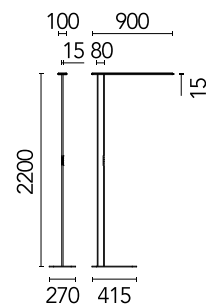

FLOS

05.6537.40.CB White

Workmates Floor Single Down Full Spectrum - Up High Efficiency Tunable White Smart Casambi

Designed by FLOS Architectural, 2023

57.7W - 6862lm - 4000K - CRI> 98 - Beam° 72

Freestanding luminaire. Simple Up&Down emission, with greater light flux amounts in the upper part. High-quality colour rendering, perfectly homogeneous Full Spectrum asymmetric Down light source on the functional plane at distances of Up to 2 meters. Tunable White variable CCT Up light source. Smart version with integrated presence detection and brightness sensors. Driver and wall plug, included. Casambi wireless control and integrated manual Touch Dimming capacitive keypad. UGR<19. EN12464 - cd/m2 @ 65°<3000 compliant. The base is not included and must be ordered separately.

Are you a professional and your project needs consulting and support?

[BOOK AN APPOINTMENT](#)

Main specifications

Mounting	Floor
Environments	Indoor dry location
Light source type	LED
LED type	Top LED
Number of lamps	1
Power (W)	57.7
System power (W)	57.7
Source flux (lm)	8355
Lumen Output (lm)	6862

Physical

Colour	White
Field cuttable	No
Orientation	Fixed
Cord colour	White
Cord length (mm)	2000
Net weight (kg)	4.98
IP internal	20

Download

Mounting instructions [↓ PDF](#)

Photometric Files

LDT / IES [↓ ZIP](#)

Schematic light drawing

Photometric

Lighting type	Total
Light distribution	Symmetric
CCT (K)	4000
CRI>	98
McAdam steps (SDCM)	3
Rf fidelity index	97
Rg gamut index	101
LED Life / Failure Ratio	L80B50>60.000h_Tc85°C
Beam angle C0-180 (°)	72
Beam angle C90-270 (°)	76
Extreme cut off	Yes
UGR _L	<16