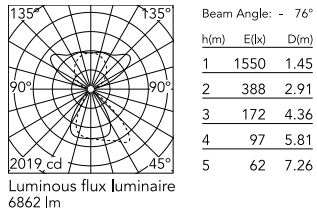

Physical

Colour	White
Field cuttable	No
Orientation	Fixed
Cord colour	White
Cord length (mm)	2000
Net weight (kg)	4.98
IP internal	20

Download

Mounting instructions [↓ PDF](#)

Photometric Files

LDT / IES [↓ ZIP](#)

Schematic light drawing

Photometric

Lighting type	Total
Light distribution	Symmetric
CCT (K)	4000
CRI>	98
McAdam steps (SDCM)	3
Rf fidelity index	97
Rg gamut index	101
LED Life / Failure Ratio	L80B50>60.000h_Tc85°C
Beam angle C0-180 (°)	72
Beam angle C90-270 (°)	76
Extreme cut off	Yes
UGR _L	<16