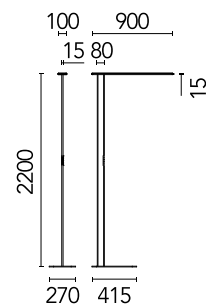

FLOS

05.6537.40.C6 All White

Workmates Floor Single Down Full Spectrum - Up High Efficiency Tunable White Smart Casambi

Designed by FLOS Architectural, 2023

57.7W - 6939lm - 4000K - CRI> 98 - Beam° 72

Freestanding luminaire. Simple Up&Down emission, with greater light flux amounts in the upper part. High-quality colour rendering, perfectly homogeneous Full Spectrum asymmetric Down light source on the functional plane at distances of Up to 2 meters. Tunable White variable CCT Up light source. Smart version with integrated presence detection and brightness sensors. Driver and wall plug, included. Casambi wireless control and integrated manual Touch Dimming capacitive keypad. UGR<19. EN12464 - cd/m2 @ 65°<3000 compliant. The base is not included and must be ordered separately.

Are you a professional and your project needs consulting and support?

[BOOK AN APPOINTMENT](#)

Main specifications

Mounting	Floor
Environments	Indoor dry location
Light source type	LED
LED type	Top LED
Number of lamps	1
Power (W)	57.7
System power (W)	57.7
Source flux (lm)	8355
Lumen Output (lm)	6939

Physical

Colour	All White
Field cuttable	No
Orientation	Fixed
Cord colour	White
Cord length (mm)	2000
Net weight (kg)	4.98
IP internal	20

Download

Mounting instructions [↓ PDF](#)

Photometric Files

LDT / IES [↓ ZIP](#)

h(m)	E(lx)	D(m)
1	1586	1.46
2	396	2.93
3	176	4.39
4	99	5.86
5	63	7.32

Luminous flux Luminaire
6939 lm

Photometric

Lighting type	Total
Light distribution	Symmetric
CCT (K)	4000
CRI>	98
McAdam steps (SDCM)	3
Rf fidelity index	97
Rg gamut index	101
LED Life / Failure Ratio	L80B50>60.000h_Tc85°C
Beam angle C0-180 (°)	72
Beam angle C90-270 (°)	76
Extreme cut off	Yes
UGR _L	<16