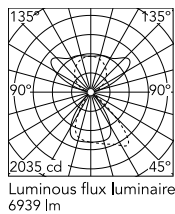

Physical

Colour	All White
Field cuttable	No
Orientation	Fixed
Cord colour	White
Cord length (mm)	2000
Net weight (kg)	4.98
IP internal	20

Download

Mounting instructions [↓ PDF](#)

Photometric Files

LDT / IES [↓ ZIP](#)

Technical Drawings

2D [↓ ZIP](#)

3D [↓ ZIP](#)

Ecodesign and Energy Labelling

 Replaceable (LED only) light source by a professional

 Replaceable control gear by an end-user

Schematic light drawing

Beam Angle: - 76°

h(m)	E(lx)	D(m)
1	1586	1.46
2	396	2.93
3	176	4.39
4	99	5.86
5	63	7.32

Luminous flux Luminaire
6939 lm

Photometric

Lighting type	Total
Light distribution	Symmetric
CCT (K)	4000
CRI>	98
McAdam steps (SDCM)	3
Rf fidelity index	97
Rg gamut index	101
LED Life / Failure Ratio	L80B50>60.000h_Tc85°C
Beam angle C0-180 (°)	72
Beam angle C90-270 (°)	76
Extreme cut off	Yes
UGR _L	<16