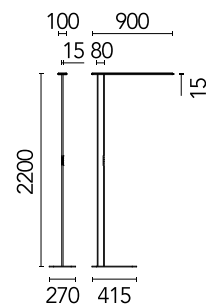

FLOS

05.6536.40.CB White

Workmates Floor Single Down Full Spectrum - Up High Efficiency Tunable White Smart Casambi

Designed by FLOS Architectural, 2023

57.7W - 6579lm - 3500K - CRI> 98 - Beam° 72

Freestanding luminaire. Simple Up&Down emission, with greater light flux amounts in the upper part. High-quality colour rendering, perfectly homogeneous Full Spectrum asymmetric Down light source on the functional plane at distances of Up to 2 meters. Tunable White variable CCT Up light source. Smart version with integrated presence detection and brightness sensors. Driver and wall plug, included. Casambi wireless control and integrated manual Touch Dimming capacitive keypad. UGR<19. EN12464 - cd/m2 @ 65°<3000 compliant. The base is not included and must be ordered separately.

Are you a professional and your project needs consulting and support?

[BOOK AN APPOINTMENT](#)

Main specifications

Mounting	Floor
Environments	Indoor dry location
Light source type	LED
LED type	Top LED
Number of lamps	1
Power (W)	57.7
System power (W)	57.7
Source flux (lm)	8008
Lumen Output (lm)	6579

Physical

Colour	White
Field cuttable	No
Orientation	Fixed
Cord colour	White
Cord length (mm)	2000
Net weight (kg)	4.98
IP internal	20

Download

Mounting instructions [↓ PDF](#)

Photometric Files

LDT / IES [↓ ZIP](#)

Schematic light drawing

Photometric

Lighting type	Total
Light distribution	Symmetric
CCT (K)	3500
CRI>	98
McAdam steps (SDCM)	3
Rf fidelity index	97
Rg gamut index	102
LED Life / Failure Ratio	L80B50>60.000h_Tc85°C
Beam angle C0-180 (°)	72
Beam angle C90-270 (°)	76
Extreme cut off	Yes
UGR _L	<16