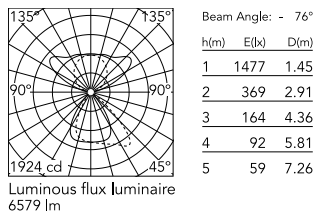

Physical

Colour	White
Field cuttable	No
Orientation	Fixed
Cord colour	White
Cord length (mm)	2000
Net weight (kg)	4.98
IP internal	20

Download

Mounting instructions [↓ PDF](#)

Photometric Files

LDT / IES [↓ ZIP](#)

Schematic light drawing

Photometric

Lighting type	Total
Light distribution	Symmetric
CCT (K)	3500
CRI>	98
McAdam steps (SDCM)	3
Rf fidelity index	97
Rg gamut index	102
LED Life / Failure Ratio	L80B50>60.000h_Tc85°C
Beam angle C0-180 (°)	72
Beam angle C90-270 (°)	76
Extreme cut off	Yes
UGR _L	<16