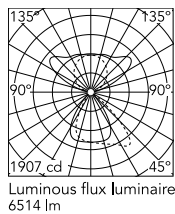

Physical

Colour	White
Field cuttable	No
Orientation	Fixed
Cord colour	White
Cord length (mm)	2000
Net weight (kg)	4.98
IP internal	20

Download

Mounting instructions [↓ PDF](#)

Photometric Files

LDT / IES [↓ ZIP](#)

Technical Drawings

2D [↓ ZIP](#)

3D [↓ ZIP](#)

Ecodesign and Energy Labelling

Replaceable (LED only) light source by a professional

Replaceable control gear by an end-user

Schematic light drawing

Beam Angle: - 76°

h(m)	E(lx)	D(m)
1	1464	1.45
2	366	2.91
3	163	4.36
4	92	5.81
5	59	7.26

Photometric

Lighting type	Total
Light distribution	Symmetric
CCT (K)	3000
CRI>	98
McAdam steps (SDCM)	3
Rf fidelity index	97
Rg gamut index	101
LED Life / Failure Ratio	L80B50>60.000h_Tc85°C
Beam angle C0-180 (°)	72
Beam angle C90-270 (°)	76
Extreme cut off	Yes
UGR _L	<16