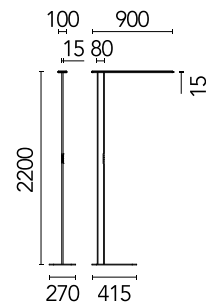

FLOS

05.6535.40.CB White

Workmates Floor Single Down Full Spectrum - Up High Efficiency Tunable White Smart Casambi

Designed by FLOS Architectural, 2023

57.7W - 6514lm - 3000K - CRI> 98 - Beam° 72

Freestanding luminaire. Simple Up&Down emission, with greater light flux amounts in the upper part. High-quality colour rendering, perfectly homogeneous Full Spectrum asymmetric Down light source on the functional plane at distances of Up to 2 meters. Tunable White variable CCT Up light source. Smart version with integrated presence detection and brightness sensors. Driver and wall plug, included. Casambi wireless control and integrated manual Touch Dimming capacitive keypad. UGR<19. EN12464 - cd/m2 @ 65°<3000 compliant. The base is not included and must be ordered separately.

Are you a professional and your project needs consulting and support?

[BOOK AN APPOINTMENT](#)

Main specifications

Mounting	Floor
Environments	Indoor dry location
Light source type	LED
LED type	Top LED
Number of lamps	1
Power (W)	57.7
System power (W)	57.7
Source flux (lm)	7929
Lumen Output (lm)	6514

Physical

Colour	White
Field cuttable	No
Orientation	Fixed
Cord colour	White
Cord length (mm)	2000
Net weight (kg)	4.98
IP internal	20

Download

Mounting instructions [↓ PDF](#)

Photometric Files

LDT / IES [↓ ZIP](#)

h(m)	E(lx)	D(m)
1	1464	1.45
2	366	2.91
3	163	4.36
4	92	5.81
5	59	7.26

Photometric

Lighting type	Total
Light distribution	Symmetric
CCT (K)	3000
CRI>	98
McAdam steps (SDCM)	3
Rf fidelity index	97
Rg gamut index	101
LED Life / Failure Ratio	L80B50>60.000h_Tc85°C
Beam angle C0-180 (°)	72
Beam angle C90-270 (°)	76
Extreme cut off	Yes
UGR _L	<16