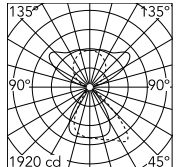

Physical

Colour	All White
Field cuttable	No
Orientation	Fixed
Cord colour	White
Cord length (mm)	2000
Net weight (kg)	4.98
IP internal	20

Download

Mounting instructions [↓ PDF](#)

Photometric Files

LDT / IES [↓ ZIP](#)

Technical Drawings

2D [↓ ZIP](#)

3D [↓ ZIP](#)

Ecodesign and Energy Labelling

 Replaceable (LED only) light source by a professional

 Replaceable control gear by an end-user

Schematic light drawing

Beam Angle: - 76°

h(m)	E(lx)	D(m)
1	1496	1.46
2	374	2.93
3	166	4.39
4	94	5.86
5	60	7.32

Luminous flux Luminaire
6587 lm

Photometric

Lighting type	Total
Light distribution	Symmetric
CCT (K)	3000
CRI>	98
McAdam steps (SDCM)	3
Rf fidelity index	97
Rg gamut index	101
LED Life / Failure Ratio	L80B50>60.000h_Tc85°C
Beam angle C0-180 (°)	72
Beam angle C90-270 (°)	76
Extreme cut off	Yes
UGR _L	<16