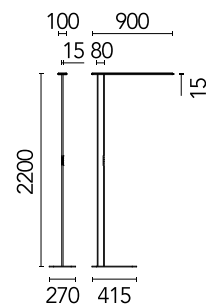

FLOS

05.6535.40.C6 All White

Workmates Floor Single Down Full Spectrum - Up High Efficiency Tunable White Smart Casambi

Designed by FLOS Architectural, 2023

57.7W - 6587lm - 3000K - CRI> 98 - Beam° 72

Freestanding luminaire. Simple Up&Down emission, with greater light flux amounts in the upper part. High-quality colour rendering, perfectly homogeneous Full Spectrum asymmetric Down light source on the functional plane at distances of Up to 2 meters. Tunable White variable CCT Up light source. Smart version with integrated presence detection and brightness sensors. Driver and wall plug, included. Casambi wireless control and integrated manual Touch Dimming capacitive keypad. UGR<19. EN12464 - cd/m2 @ 65°<3000 compliant. The base is not included and must be ordered separately.

Are you a professional and your project needs consulting and support?

[BOOK AN APPOINTMENT](#)

Main specifications

Mounting	Floor
Environments	Indoor dry location
Light source type	LED
LED type	Top LED
Number of lamps	1
Power (W)	57.7
System power (W)	57.7
Source flux (lm)	7929
Lumen Output (lm)	6587

Physical

Colour	All White
Field cuttable	No
Orientation	Fixed
Cord colour	White
Cord length (mm)	2000
Net weight (kg)	4.98
IP internal	20

Download

Mounting instructions [↓ PDF](#)

Photometric Files

LDT / IES [↓ ZIP](#)

h(m)	E(lx)	D(m)
1	1496	1.46
2	374	2.93
3	166	4.39
4	94	5.86
5	60	7.32

Luminous flux Luminaire
6587 lm

Photometric

Lighting type	Total
Light distribution	Symmetric
CCT (K)	3000
CRI>	98
McAdam steps (SDCM)	3
Rf fidelity index	97
Rg gamut index	101
LED Life / Failure Ratio	L80B50>60.000h_Tc85°C
Beam angle C0-180 (°)	72
Beam angle C90-270 (°)	76
Extreme cut off	Yes
UGR _L	<16