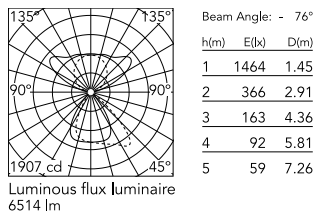

Physical

Colour	Black
Field cuttable	No
Orientation	Fixed
Cord colour	Black
Cord length (mm)	2000
Net weight (kg)	4.98
IP internal	20

Download

Mounting instructions [↓ PDF](#)

Photometric Files

LDT / IES [↓ ZIP](#)

Technical Drawings

2D [↓ ZIP](#)

3D [↓ ZIP](#)

Ecodesign and Energy Labelling

 Replaceable (LED only) light source by a professional

 Replaceable control gear by an end-user

Schematic light drawing

Photometric

Lighting type	Total
Light distribution	Symmetric
CCT (K)	3000
CRI>	98
McAdam steps (SDCM)	3
Rf fidelity index	97
Rg gamut index	101
LED Life / Failure Ratio	L80B50>60.000h_Tc85°C
Beam angle C0-180 (°)	72
Beam angle C90-270 (°)	76
Extreme cut off	Yes
UGR _L	<16