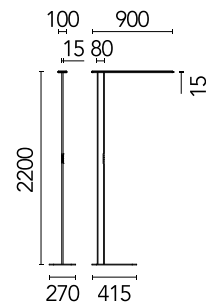

FLOS

05.6535.14.CB Black

Workmates Floor Single Down Full Spectrum - Up High Efficiency Tunable White Smart Casambi

Designed by FLOS Architectural, 2023

57.7W - 6514lm - 3000K - CRI> 98 - Beam° 72

Freestanding luminaire. Simple Up&Down emission, with greater light flux amounts in the upper part. High-quality colour rendering, perfectly homogeneous Full Spectrum asymmetric Down light source on the functional plane at distances of Up to 2 meters. Tunable White variable CCT Up light source. Smart version with integrated presence detection and brightness sensors. Driver and wall plug, included. Casambi wireless control and integrated manual Touch Dimming capacitive keypad. UGR<19. EN12464 - cd/m2 @ 65°<3000 compliant. The base is not included and must be ordered separately.

Are you a professional and your project needs consulting and support?

[BOOK AN APPOINTMENT](#)

Main specifications

Mounting	Floor
Environments	Indoor dry location
Light source type	LED
LED type	Top LED
Number of lamps	1
Power (W)	57.7
System power (W)	57.7
Source flux (lm)	7929
Lumen Output (lm)	6514

Physical

Colour	Black
Field cuttable	No
Orientation	Fixed
Cord colour	Black
Cord length (mm)	2000
Net weight (kg)	4.98
IP internal	20

Download

Mounting instructions [↓ PDF](#)

Photometric Files

LDT / IES [↓ ZIP](#)

Lighting type	Total
Light distribution	Symmetric
CCT (K)	3000
CRI>	98
McAdam steps (SDCM)	3
Rf fidelity index	97
Rg gamut index	101
LED Life / Failure Ratio	L80B50>60.000h_Tc85°C
Beam angle C0-180 (°)	72
Beam angle C90-270 (°)	76
Extreme cut off	Yes
UGR _L	<16