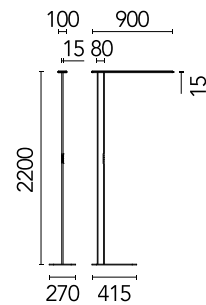

FLOS

05.6527.40.CB White

Workmates Floor Single Down Full Spectrum - Up High Efficiency Tunable White Casambi

Designed by FLOS Architectural, 2023

57.7W - 6862lm - 4000K - CRI> 98 - Beam° 72

Freestanding luminaire. Simple Up&Down emission, with greater light flux amounts in the upper part. High-efficiency, perfectly homogeneous asymmetric Down light source on the functional plane at distances of Up to 2 meters. Tunable White variable CCT Up light source. Driver and wall plug, included. Casambi wireless control and integrated manual Touch Dimming capacitive keypad. UGR<19. EN12464 - cd/m² @ 65°<3000 compliant. The base is not included and must be ordered separately.

Are you a professional and your project needs consulting and support?

[BOOK AN APPOINTMENT](#)

Main specifications

Mounting	Floor
Environments	Indoor dry location
Light source type	LED
LED type	Top LED
Number of lamps	1
Power (W)	57.7
System power (W)	57.7
Source flux (lm)	8355
Lumen Output (lm)	6862

Physical

Colour	White
Field cuttable	No
Orientation	Fixed
Cord colour	White
Cord length (mm)	2000
Net weight (kg)	4.98
IP internal	20

Download

[Mounting instructions](#) PDF

Photometric Files

[LDT / IES](#) ZIP

h(m)	E(lx)	D(m)
1	1550	1.45
2	388	2.91
3	172	4.36
4	97	5.81
5	62	7.26

Luminous flux Luminaire
6862 lm

Photometric

Lighting type	Total
Light distribution	Symmetric
CCT (K)	4000
CRI>	98
McAdam steps (SDCM)	3
Rf fidelity index	97
Rg gamut index	101
LED Life / Failure Ratio	L80B50>60.000h_Tc85°C
Beam angle C0-180 (°)	72
Beam angle C90-270 (°)	76
Extreme cut off	Yes
UGR _L	<16