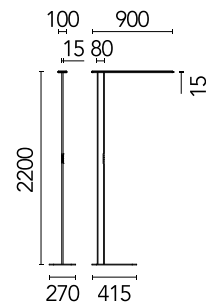

# FLOS

05.6527.14.CB Black

## Workmates Floor Single Down Full Spectrum - Up High Efficiency Tunable White Casambi

Designed by FLOS Architectural, 2023

57.7W - 6862lm - 4000K - CRI> 98 - Beam° 72

Freestanding luminaire. Simple Up&Down emission, with greater light flux amounts in the upper part. High-efficiency, perfectly homogeneous asymmetric Down light source on the functional plane at distances of Up to 2 meters. Tunable White variable CCT Up light source. Driver and wall plug, included. Casambi wireless control and integrated manual Touch Dimming capacitive keypad. UGR<19. EN12464 - cd/m<sup>2</sup> @ 65°<3000 compliant. The base is not included and must be ordered separately.

### Main specifications

Mounting	Floor
Environments	Indoor dry location
Light source type	LED
LED type	Top LED
Number of lamps	1
Power (W)	57.7
System power (W)	57.7
Source flux (lm)	8355
Lumen Output (lm)	6862

### Physical

Colour	Black
Field cuttable	No
Orientation	Fixed
Cord colour	Black
Cord length (mm)	2000
Net weight (kg)	4.98
IP internal	20