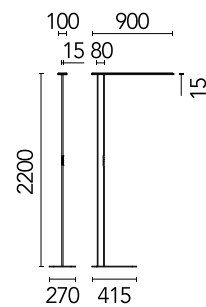

## Workmates Floor Single Down Full Spectrum - Up High Efficiency Tunable White Casambi

Designed by FLOS Architectural, 2023

57.7W - 6514lm - 3000K - CRI> 98 - Beam° 72

Freestanding luminaire. Simple Up&Down emission, with greater light flux amounts in the upper part. High-efficiency, perfectly homogeneous asymmetric Down light source on the functional plane at distances of Up to 2 meters. Tunable White variable CCT Up light source. Driver and wall plug, included. Casambi wireless control and integrated manual Touch Dimming capacitive keypad. UGR<19. EN12464 - cd/m<sup>2</sup> @ 65°<3000 compliant. The base is not included and must be ordered separately.

### Main specifications

Mounting	Floor
Environments	Indoor dry location
Light source type	LED
LED type	Top LED
Number of lamps	1
Power (W)	57.7
System power (W)	57.7
Source flux (lm)	7929
Lumen Output (lm)	6514

### Physical

Colour	White
Field cuttable	No
Orientation	Fixed
Cord colour	White
Cord length (mm)	2000
Net weight (kg)	4.98
IP internal	20

## Schematic light drawing

Beam Angle: - 76°

h(m)	E(lx)	D(m)
1	1464	1.45
2	366	2.91
3	163	4.36
4	92	5.81
5	59	7.26