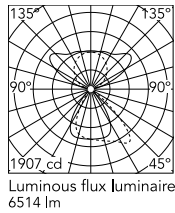

### Physical

Colour	White
Field cuttable	No
Orientation	Fixed
Cord colour	White
Cord length (mm)	2000
Net weight (kg)	4.98
IP internal	20

### Technical Drawings

[2D](#) ZIP

[3D](#) ZIP

## Schematic light drawing

Beam Angle: - 76°

h(m)	E(lx)	D(m)
1	1464	1.45
2	366	2.91
3	163	4.36
4	92	5.81
5	59	7.26